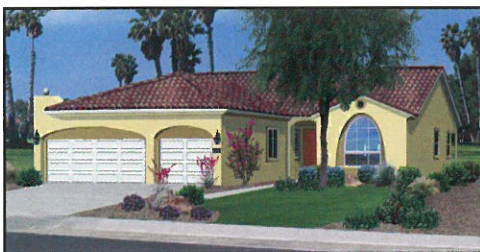

# San Benito

2,134 Square Feet

2 Bedrooms, 2 Baths, plus Den and Hobby Room

ELEVATION A

ELEVATION B

ELEVATION C