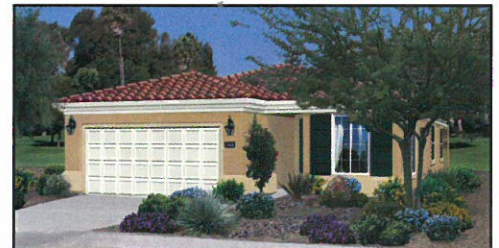

# San Vincente

1,574 Square Feet

2 Bedrooms, 2 Baths, plus Den

ELEVATION A

ELEVATION B

ELEVATION C