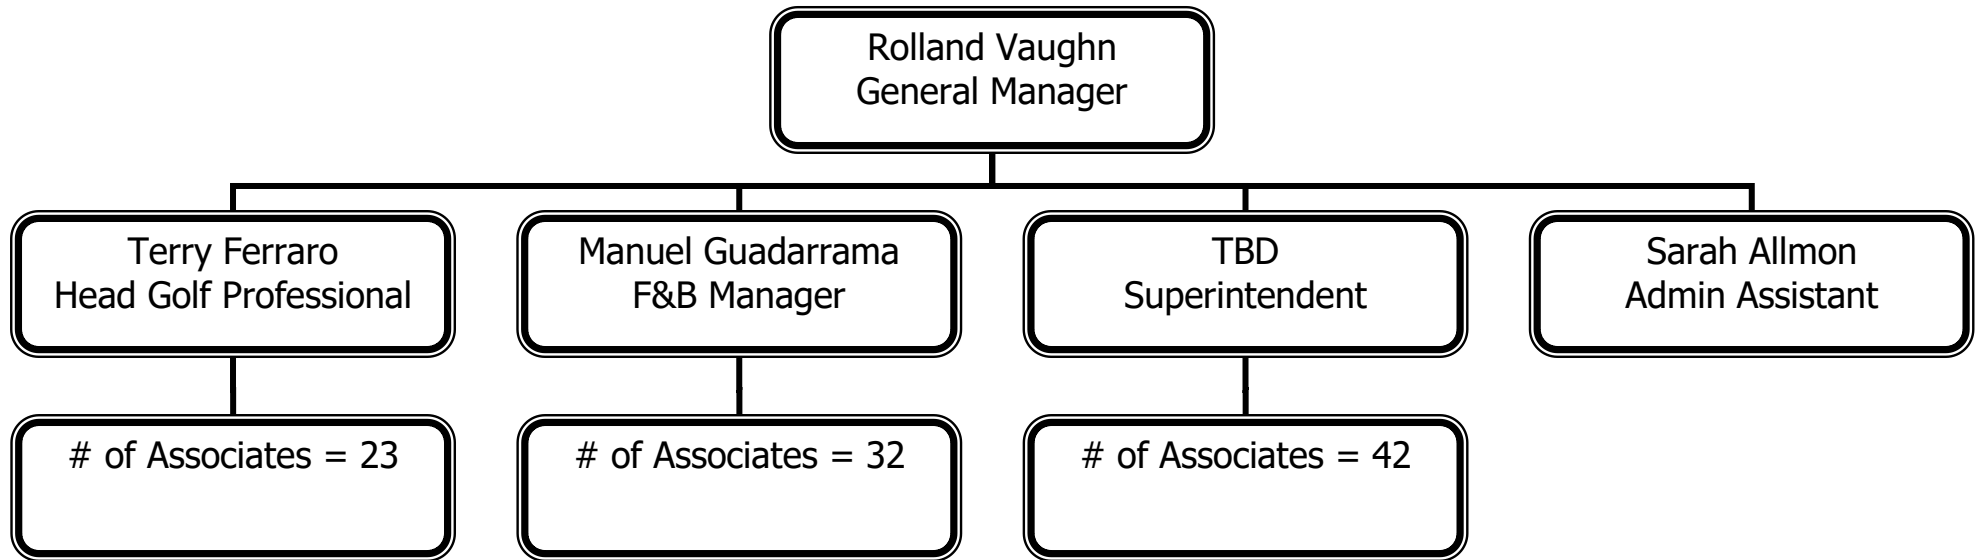

Shadow Hills Golf Club Organizational Chart 2022

STAFFING ORGANIZATIONAL CHARTS

Key Staff Organization Chart

Total # of Managers = 5
Total # of Associates = 97
Total # of Staff = 102