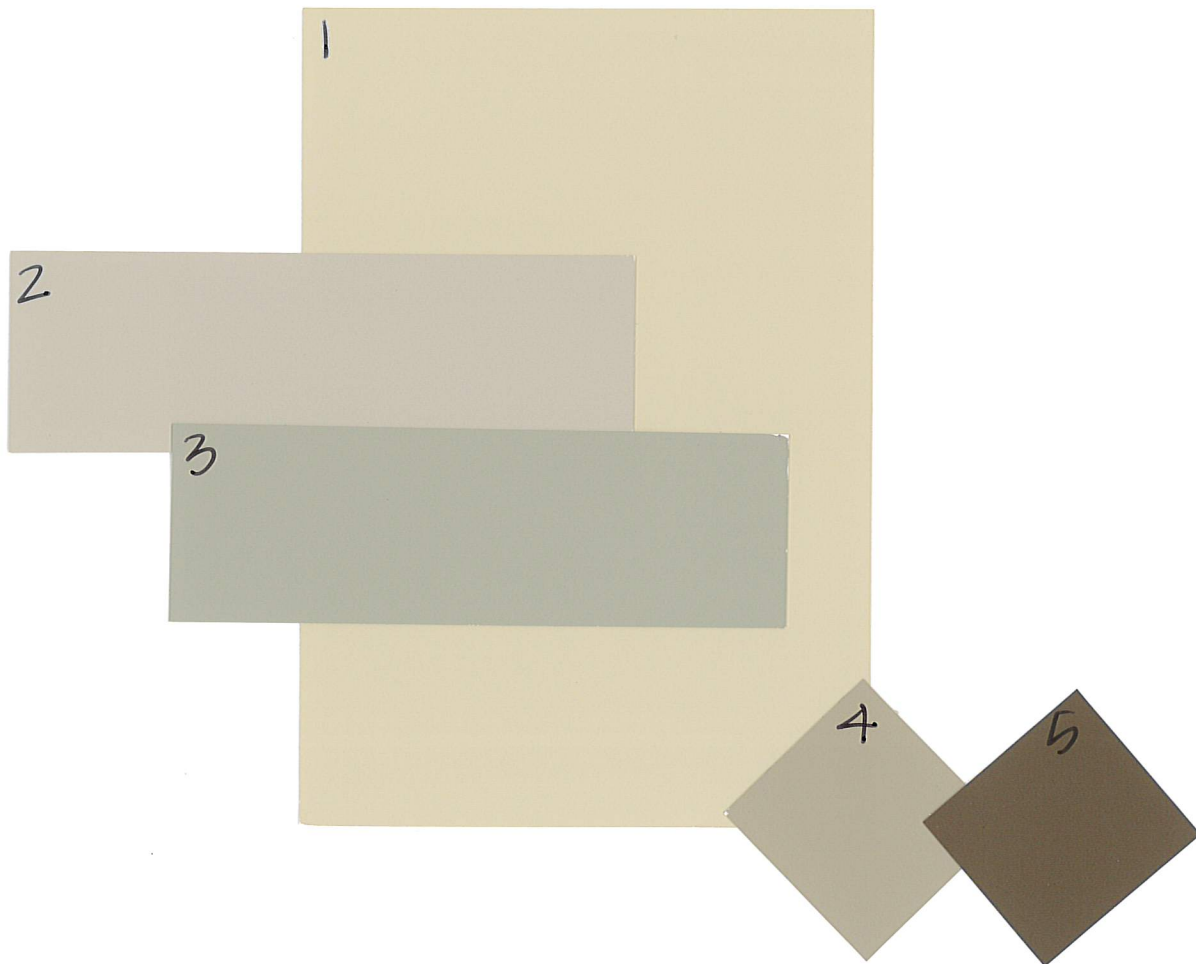

THE #1 CHOICE OF
PAINTING PROFESSIONALS®

Sun City Shadow Hills

Scheme 1

1. Main Body: DEC764 Inside Passage
2. Accent Stucco: DEC752 Birchwood
3. Fascia/Trim: DEC771 Shaggy Barked
4. Garage Door: DEC759 Hickory
5. Front Door/Passage Door: DET681 Moderne Class
Shutters/Decorative Clay Pipes: DET681 Moderne Class

*Fascia and Trim color to be used below roof, around doors and windows