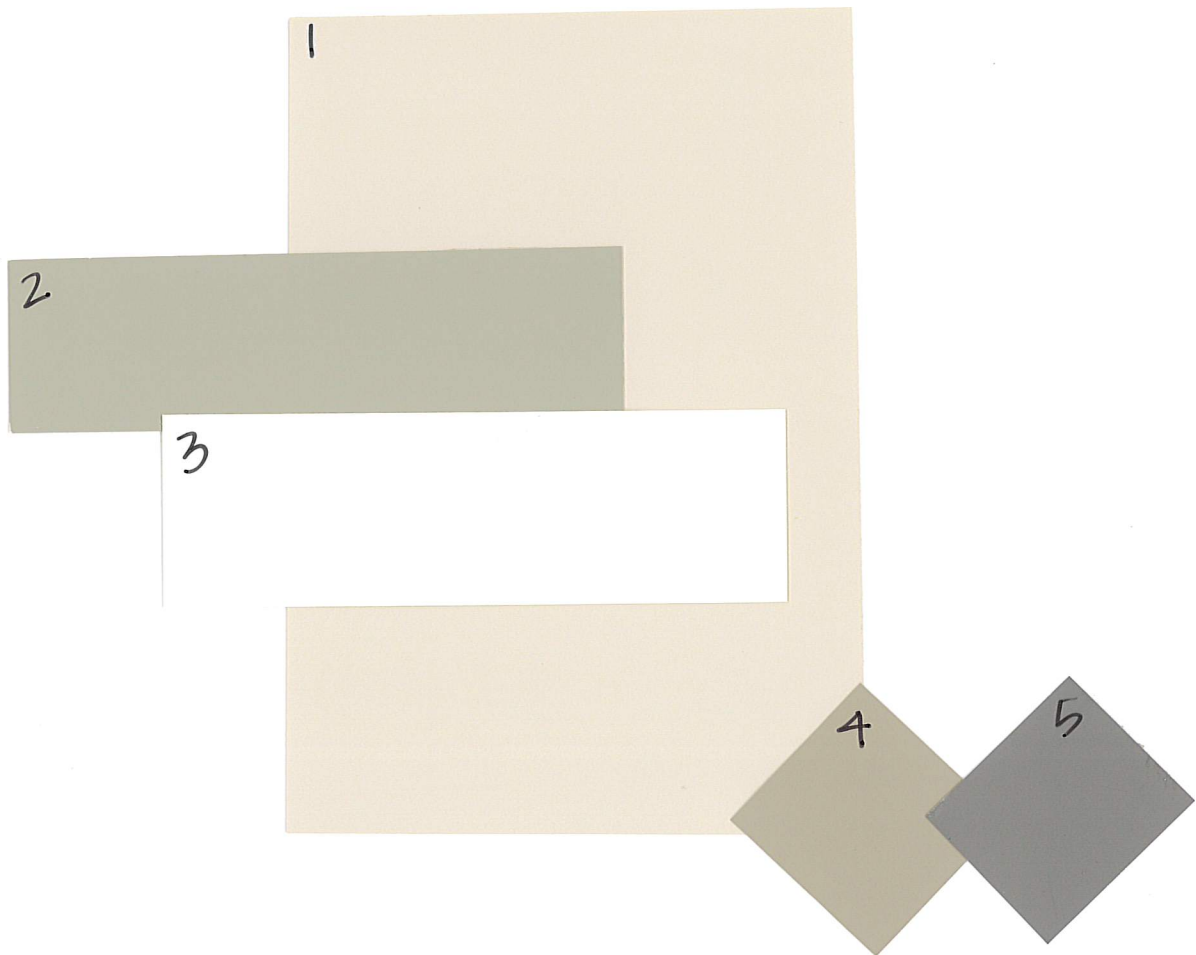

THE #1 CHOICE OF
PAINTING PROFESSIONALS®

Sun City Shadow Hills

Scheme 2

1. Main Body: DEC741 Bone White
2. Accent Stucco: DE6214 Pigeon Gray
3. Fascia/Trim: DE5490 Antique China
4. Garage Door: DE6123 Trail Dust
5. Front Door/Passage Door: DE6389 Fallen Rock
Shutters/Decorative Clay Pipes: DE6389 Fallen Rock

*Fascia and Trim color to be used below roof, around doors and windows