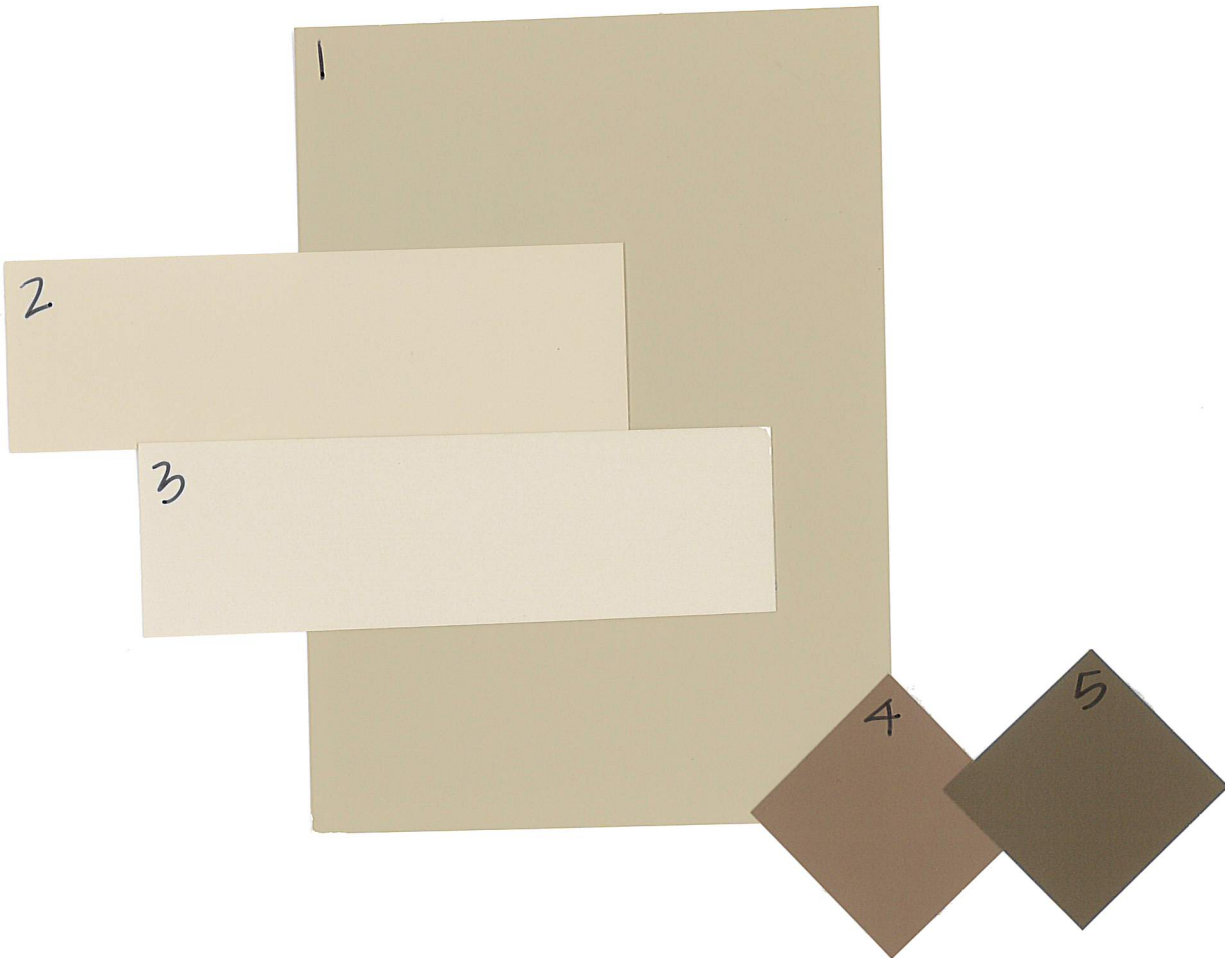

THE #1 CHOICE OF
PAINTING PROFESSIONALS®

Sun City Shadow Hills

Scheme 3

1. Main Body: DEC716 Stonish Beige
2. Accent Stucco/Fascia/Trim: DEC754 Quicksand
3. Garage Door: DEC740 Sandcastle
4. Decorative Clay Pipes: DE6097 Monterey Brown
5. Front Door/Passage Door/Shutters: DET681 Moderne Class

*Fascia and Trim color to be used below roof, around doors and windows