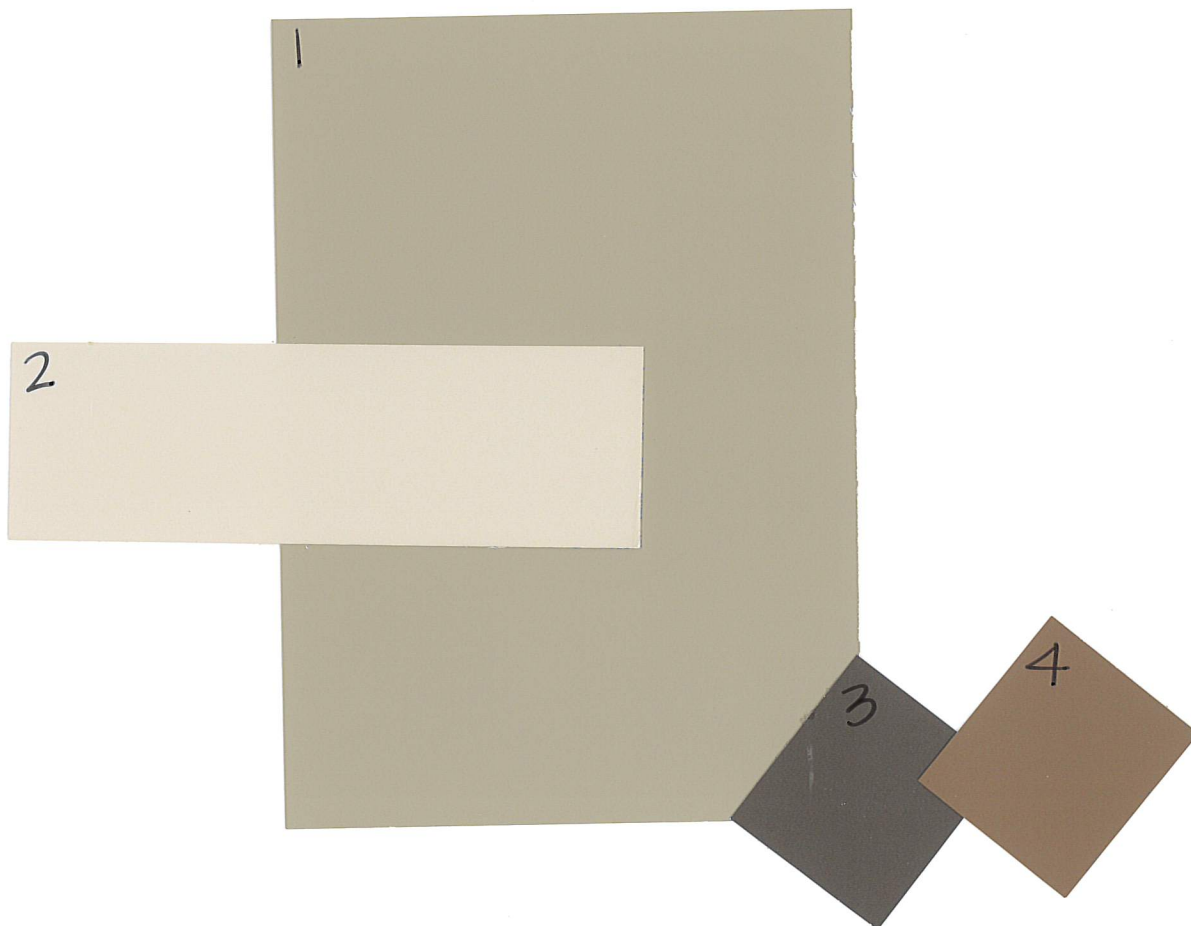

THE #1 CHOICE OF
PAINTING PROFESSIONALS®

Sun City Shadow Hills

Scheme 4

1. Main Body: DEC759 Hickory
2. Accent Stucco/Fascia/Trim/Garage Door: DEC740 Sandcastle
3. Shutters/Decorative Clay Pipes: DE6041 Missing Link (Option 1)
Front Door/Passage Door: DE6041 Missing Link (Option 1)
4. Shutters/Decorative Clay Pipes: Door: DE6097 Monterey Brown (Option 2)
Front Door/Passage Door: DE6097 Monterey Brown (Option 2)

*Fascia and Trim color to be used below roof, around doors and windows