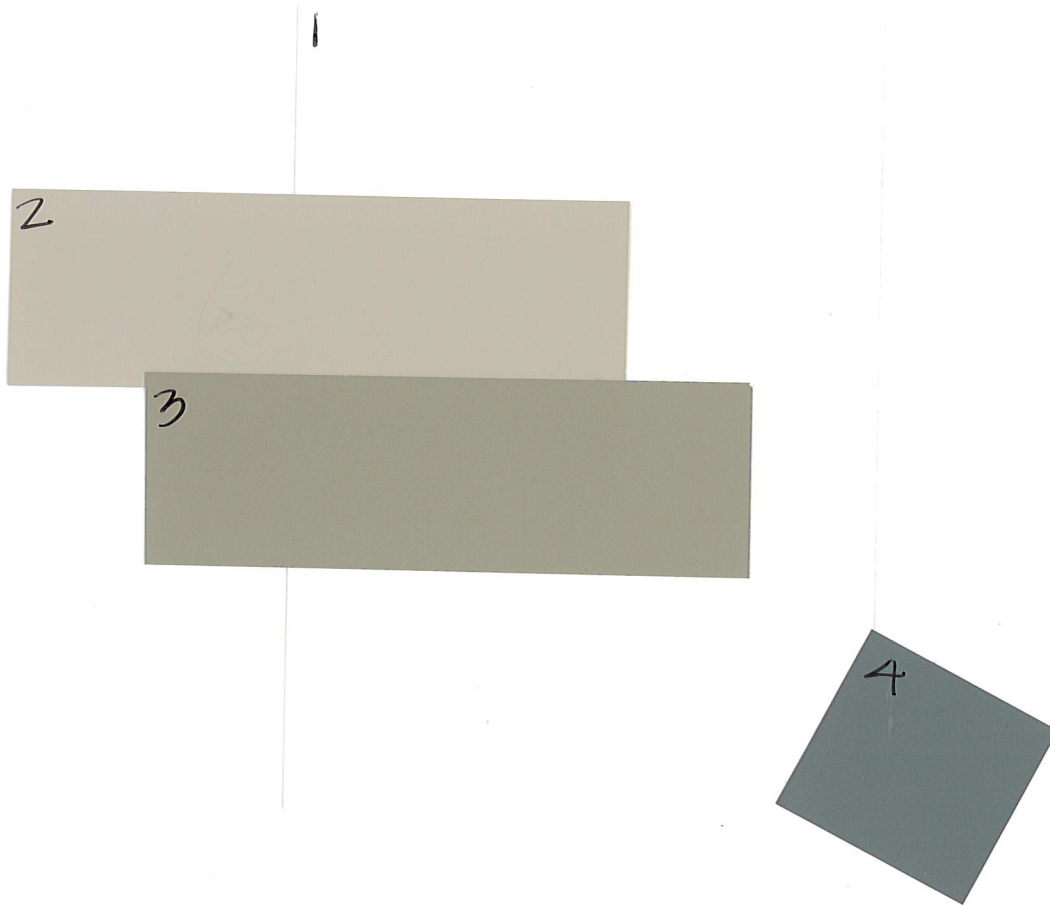

THE #1 CHOICE OF
PAINTING PROFESSIONALS®

Sun City Shadow Hills

Scheme 5

1. Main Body: DET678 Daydreaming
2. Accent Stucco/Fascia/ Trim: DEC766 Steveareno Beige
3. Garage Door: DEC750 Bison Beige
4. Front Door/Passage Door: DEC797 Battleship Gray
Shutters/Decorative Clay Pipes: DEC797 Battleship Gray

*Fascia and Trim color to be used below roof, around doors and windows