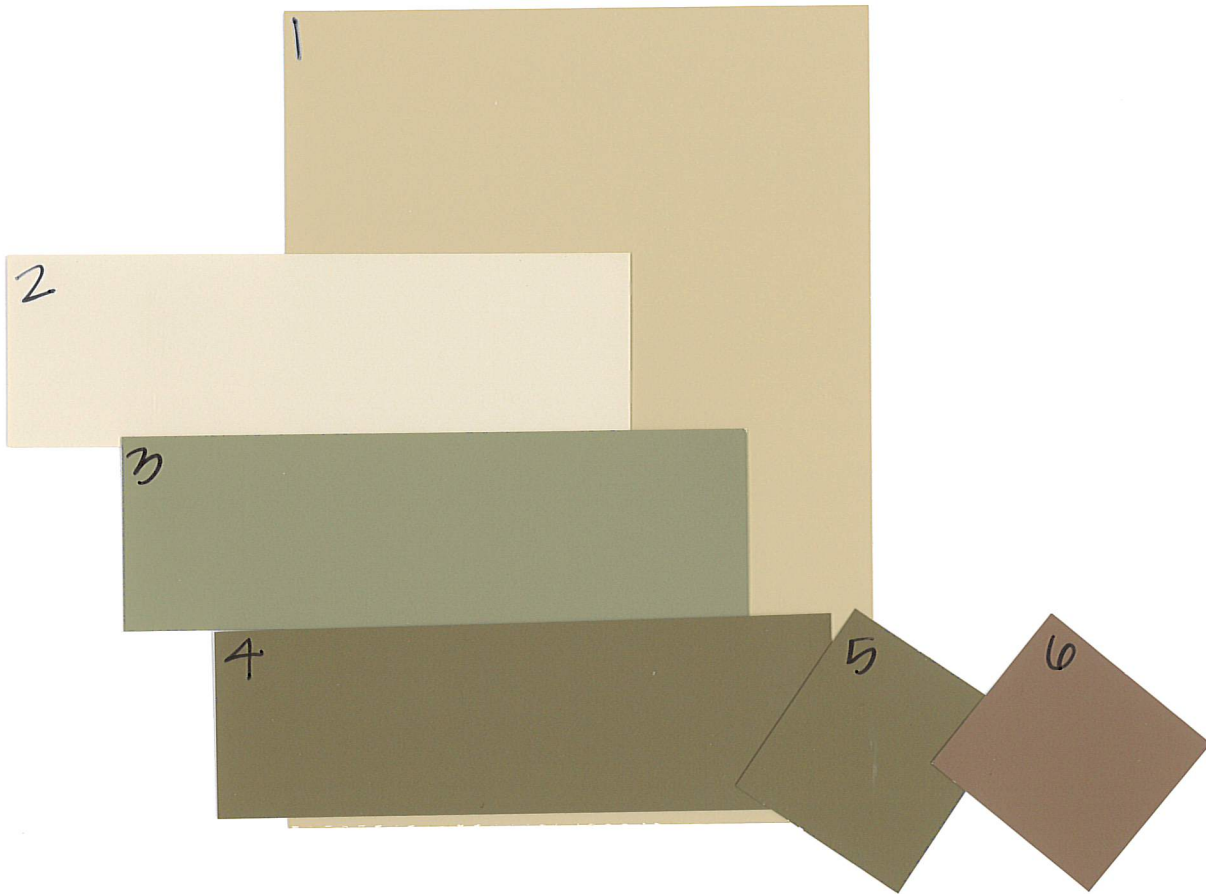

THE #1 CHOICE OF
PAINTING PROFESSIONALS®

Sun City Shadow Hills

Scheme 6

1. Main Body: DEC739 Golden Gate
2. Accent Stucco/Fascia/Trim: DEC768 Winter Lite
3. Garage Door: DET640 Tawny Owl
4. Front Door/Passage Door: DE6132 Big Stone Beach
5. Shutters/Decorative Clay Pipes: DE 6132 Big Stone Beach (Option 1)
6. Shutters/Decorative Clay Pipes: DE 6097 Monterey Brown (Option 2)

*Fascia and Trim color to be used below roof, around doors and windows