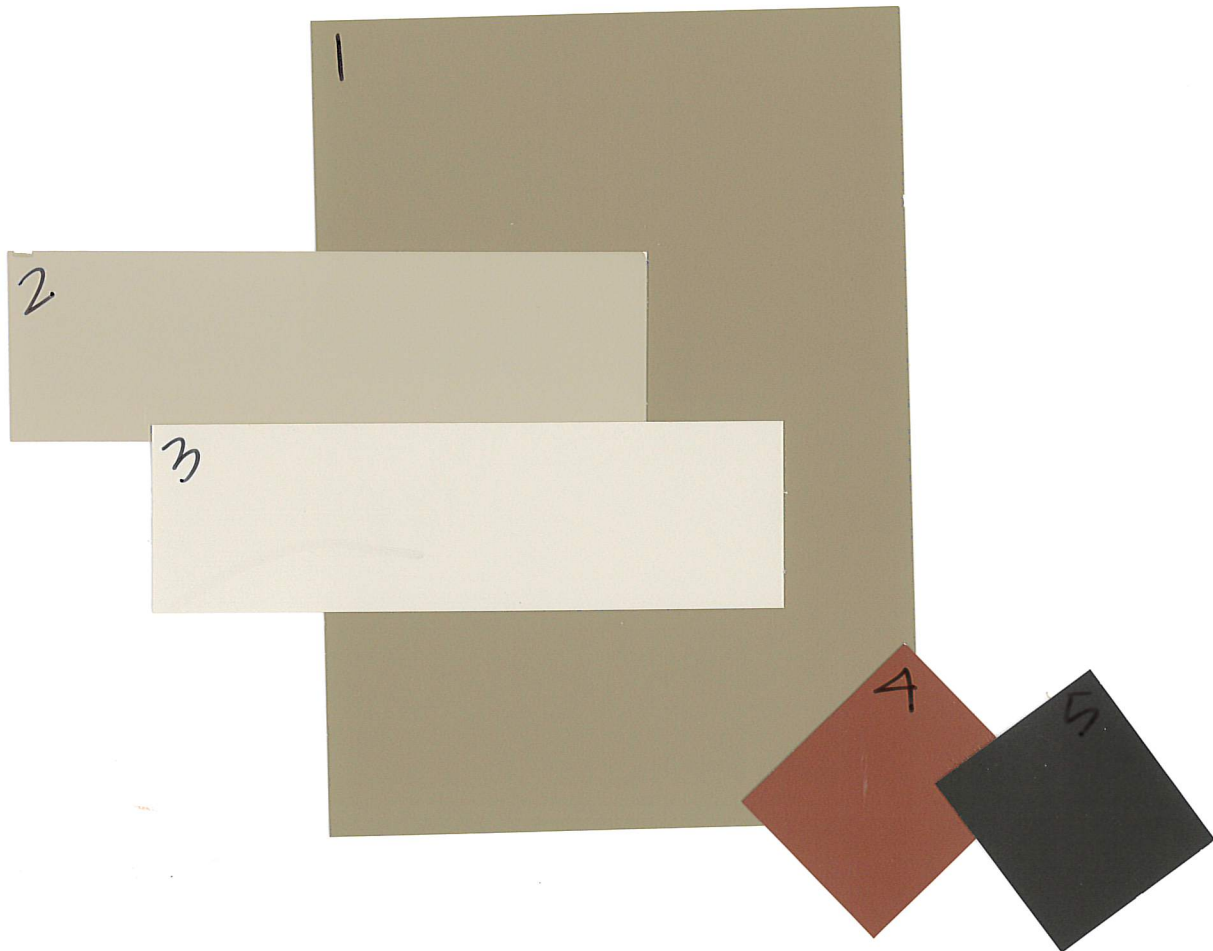

THE #1 CHOICE OF
PAINTING PROFESSIONALS®

Sun City Shadow Hills

Scheme 10

1. Main Body: DE6124 Whole Wheat
2. Accent Stucco: DE6129 Rustic Taupe
3. Garage Door: DEC765 Bone
4. Fascia/Trim/Decorative Clay Pipes: DET450 Prairie Clay (Option 1)
Front Door/ Passage Door: DET450 Prairie Clay (Option 1)
5. Fascia/Trim/Decorative Clay Pipes: DET680 Espresso Macchiato (Option 2)
Front Door/ Passage Door: DET680 Espresso Macchiato (Option 2)

*Fascia and Trim color to be used below roof, around doors and windows