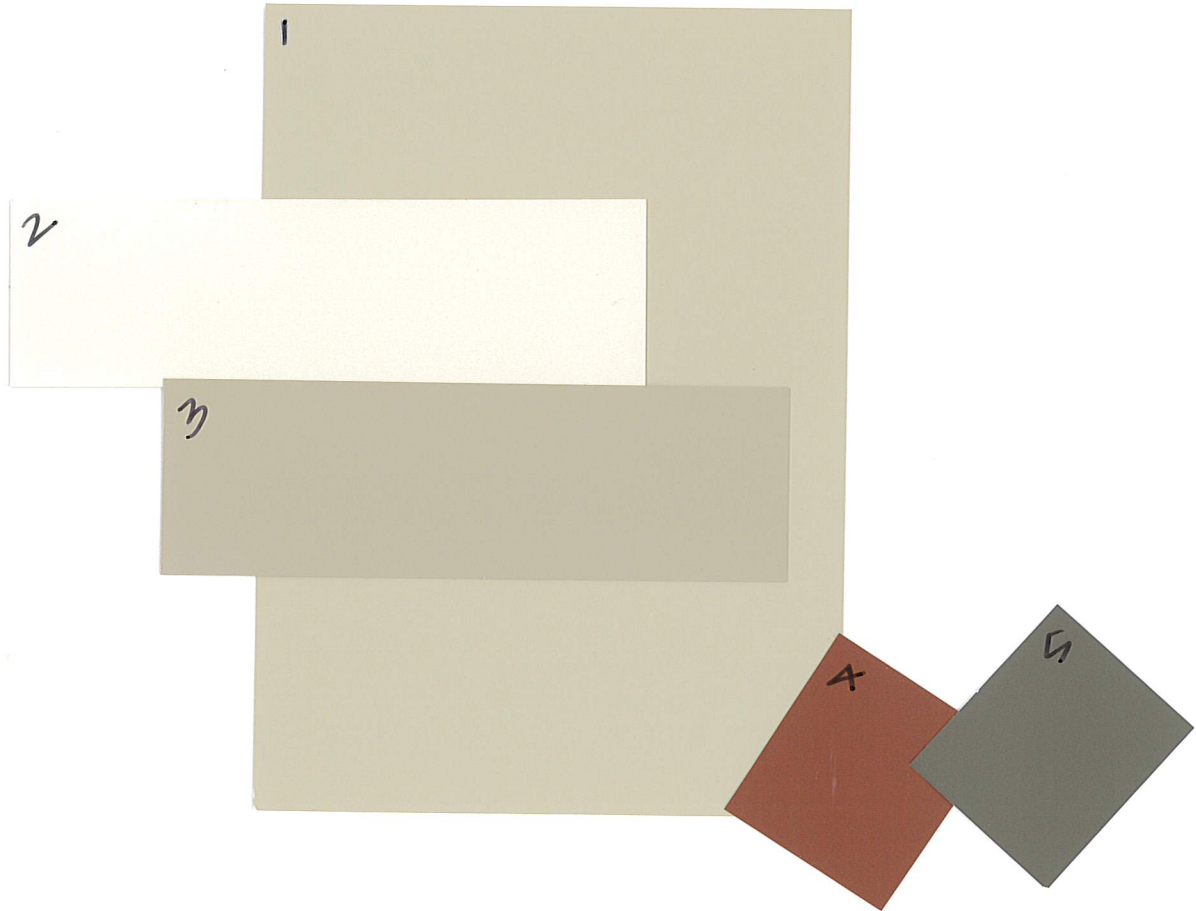

THE #1 CHOICE OF
PAINTING PROFESSIONALS®

Sun City Shadow Hills

Scheme 11

1. Main Body: DEC767 Riverbed
2. Accent Stucco/Fascia/Trim: DEW318 Cottage White
3. Garage Door: DEC757 Rincon Cove
4. Shutters/Decorative Clay Pipes: DET450 Prairie Clay (Option 1)
Front Door/Passage Door: DET450 Prairie Clay (Option 1)
5. Shutters/Decorative Clay Pipes: DET631 Cocoa Powder (Option 2)
Front Door/Passage Door: DET631 Cocoa Powder (Option 2)

*Fascia and Trim color to be used below roof, around doors and windows