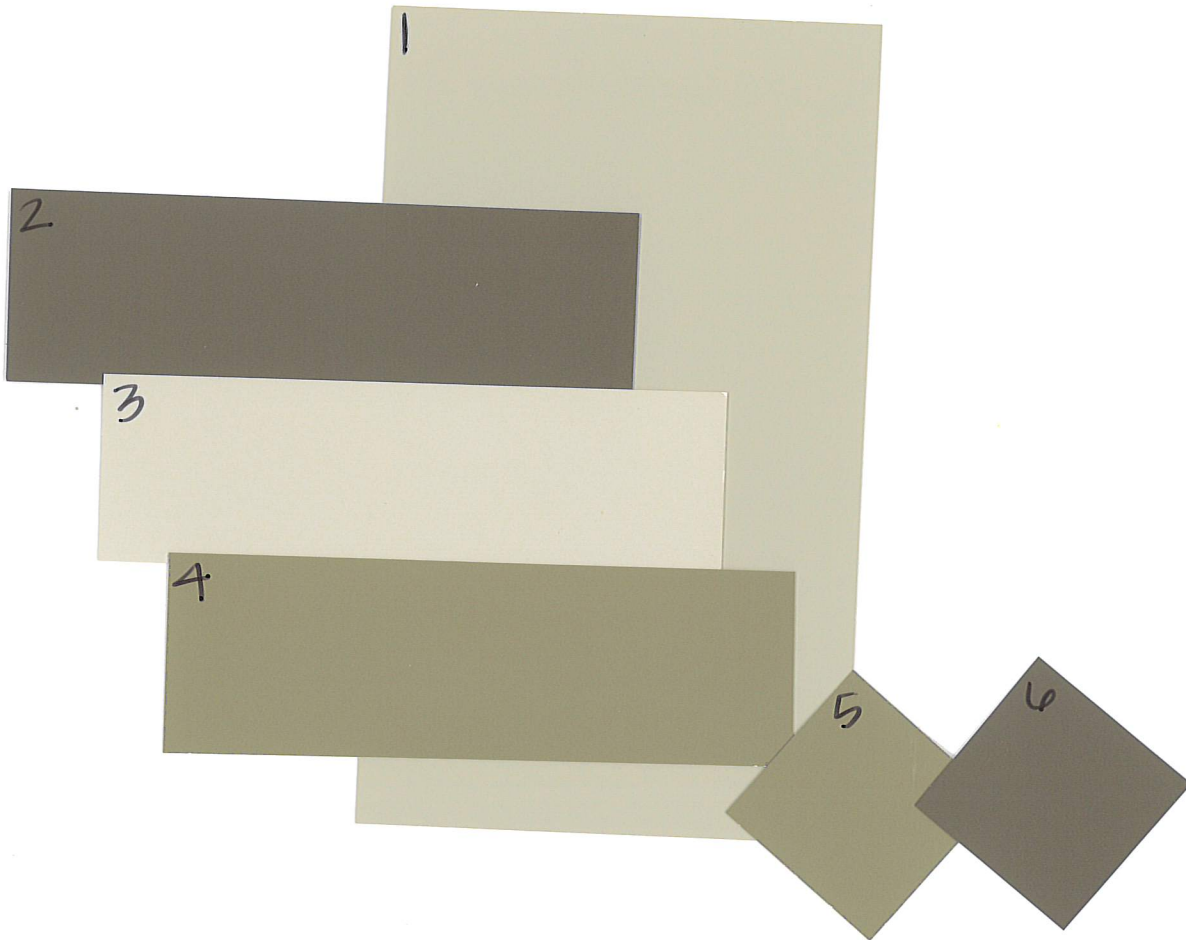

## Scheme 12

1. Main Body: DE6192 Nomadic Taupe
2. Accent Stucco/Fascia/Trim: DE6069 Bannister Brown
3. Garage Door: DE6191 Exclusive Ivory
4. Decorative Clay Pipes/Front Door/Passage Door: DE6208 Tuscan Mosaic
5. Shutters: DE6208 Tuscan Mosaic (Option 1)
6. Shutters: DE6069 Bannister Brown (Option 2)

\*Fascia and Trim color to be used below roof, around doors and windows