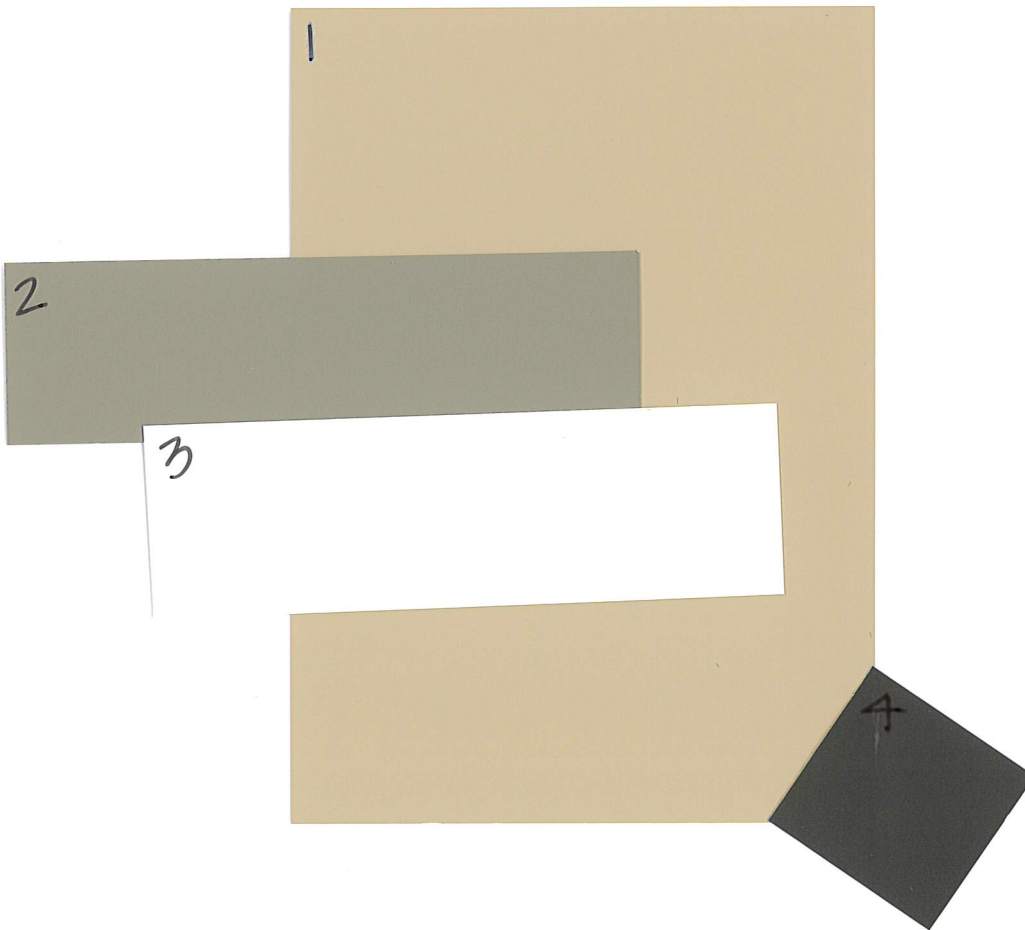

THE #1 CHOICE OF
PAINTING PROFESSIONALS®

Sun City Shadow Hills

Scheme 13

1. Main Body: DE6136 Terracotta Sand
2. Accent Stucco/Fascia/Trim: DEC750 Bison Beige
3. Garage Door: DEW340 Whisper
4. Shutters/Decorative Clay Pipes: DEC756 Weathered Brown
Front Door/Passage Door: DEC756 Weathered Brown

*Fascia and Trim color to be used below roof, around doors and windows