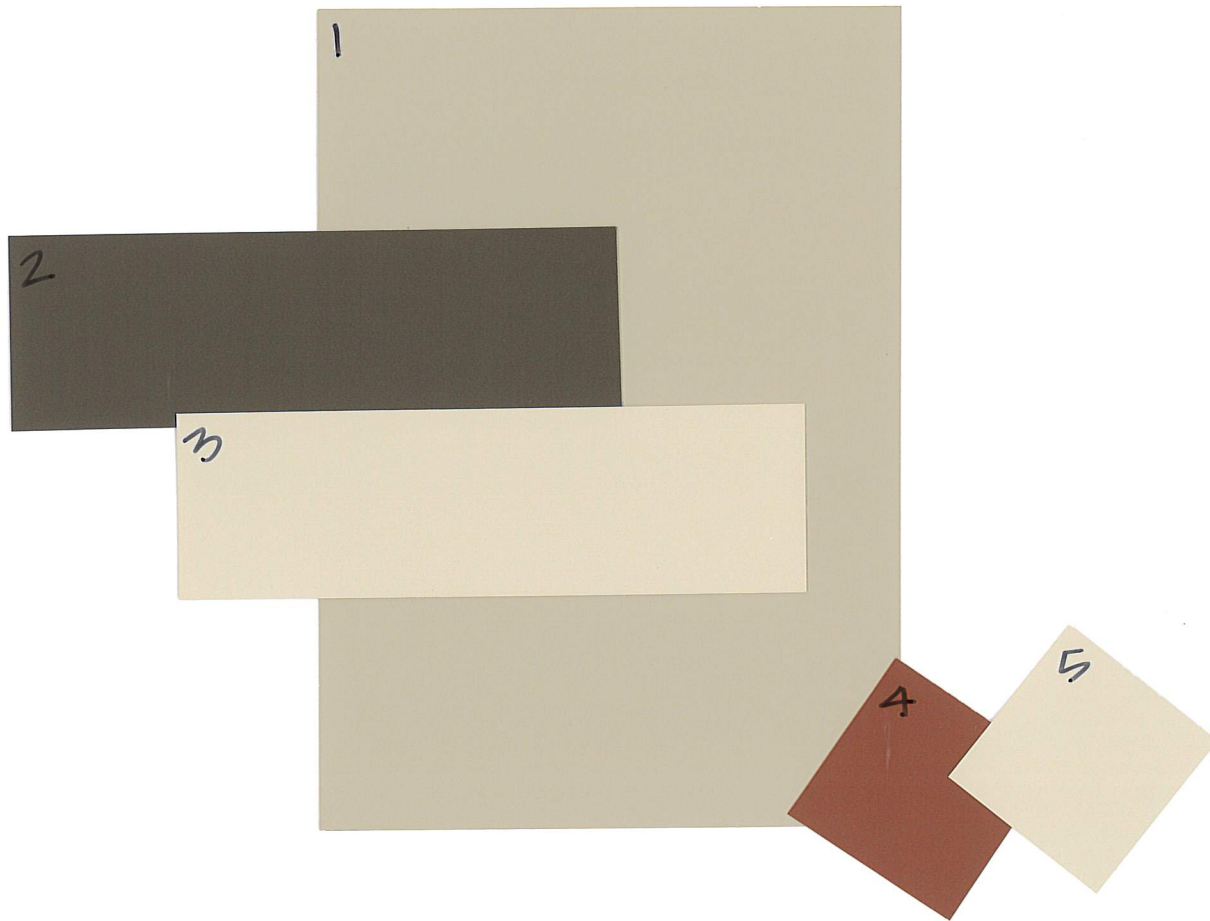

THE #1 CHOICE OF
PAINTING PROFESSIONALS®

Sun City Shadow Hills

Scheme 14

1. Main Body: DE6129 Rustic Taupe
2. Accent Stucco/Fascia/Trim: DEA161 Wild Mustang
3. Garage Door: DE6142 Floating Feather
4. Shutters/Decorative Clay Pipes: DET450 Prairie Clay
Front Door/Passage Door: DET450 Prairie Clay
5. Shutters/Decorative Clay Pipes: DE6142 Floating Feather
Front Door/Passage Door: DE6142 Floating Feather

*Fascia and Trim color to be used below roof, around doors and windows