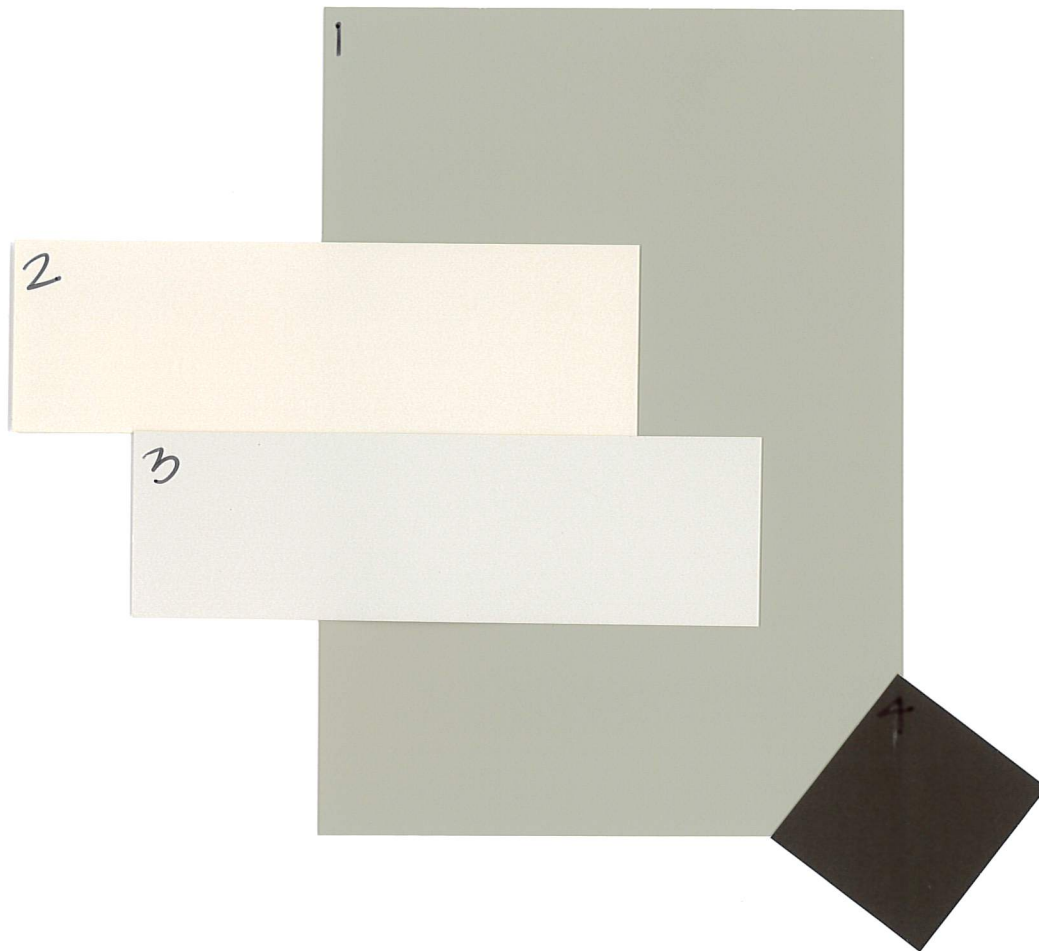

THE #1 CHOICE OF
PAINTING PROFESSIONALS®

Sun City Shadow Hills

Scheme 15

1. Main Body: DE6221 Flintstone
2. Accent Stucco/Fascia/Trim: DEW328 Pearl White
3. Garage Door: DE6219 Crystal Haze
4. Shutters/Decorative Clay Pipes: DET691 Spiced Hot Chocolate
Front Door/Passage Door: DET691 Spiced Hot Chocolate

*Fascia and Trim color to be used below roof, around doors and windows