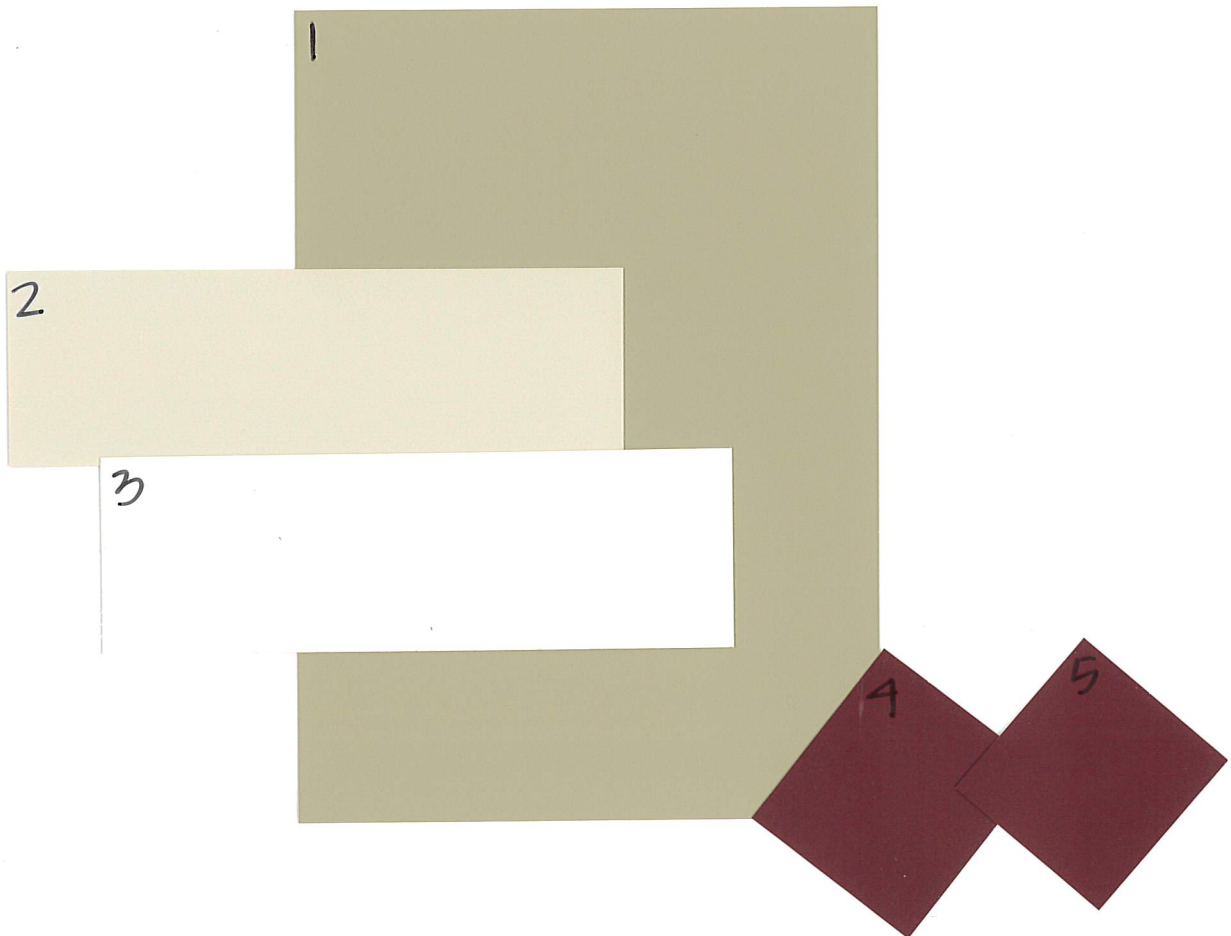

THE #1 CHOICE OF
PAINTING PROFESSIONALS®

Sun City Shadow Hills

Scheme 16

1. Main Body: DE6207 Egyptian Sand
2. Accent Stucco/Fascia/Trim: DET673 Mission White
3. Garage Door: DEW341 Swiss Coffee
4. Shutters/Decorative Clay Pipes: DEA147 Garnet Evening
5. Front Door/Passage Door: DEA147 Garnet Evening

*Fascia and Trim color to be used below roof, around doors and windows