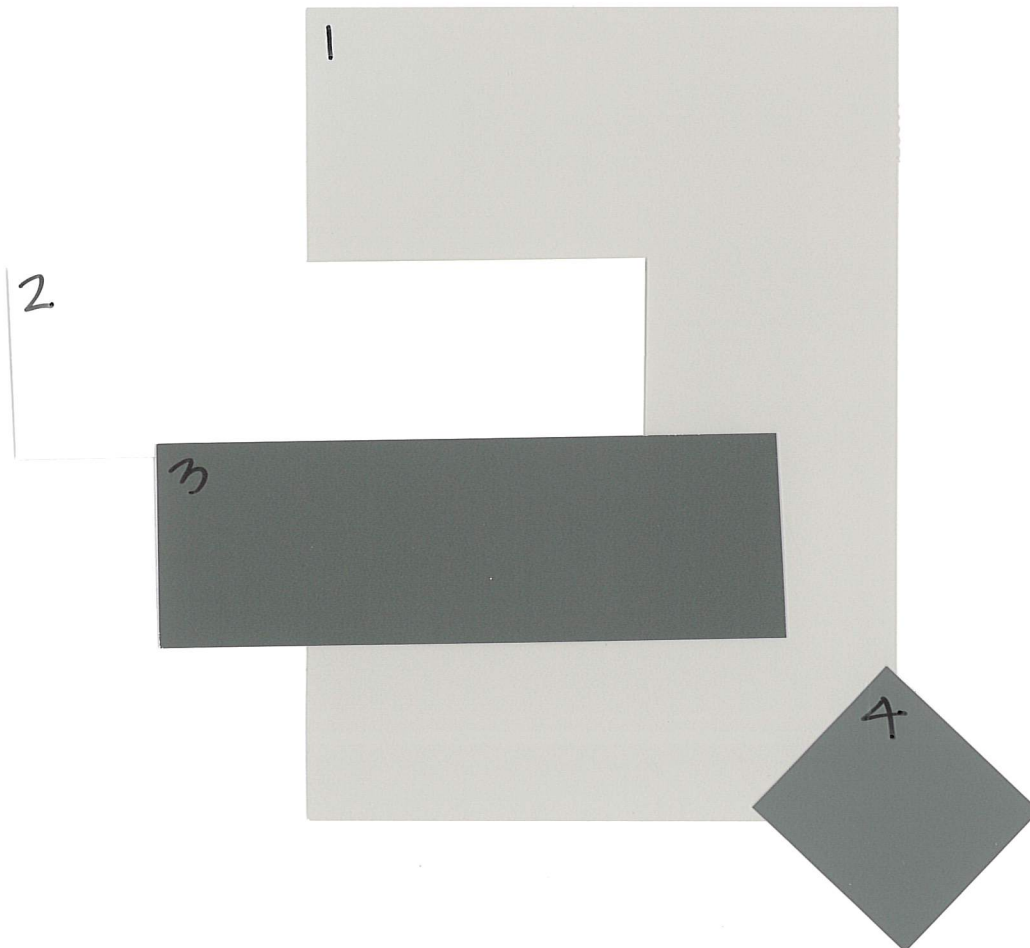

THE #1 CHOICE OF
PAINTING PROFESSIONALS®

Sun City Shadow Hills

Scheme 17

1. Main Body: DEC786 Miners Dust
2. Accent Stucco/Fascia/Trim: DEW340 Whisper
3. Garage Door: DET629 Fade to Black
4. Shutters/Decorative Clay Pipes: DE6369 Legendary Gray
Front Door/Passage Door: DE6369 Legendary Gray

*Fascia and Trim color to be used below roof, around doors and windows