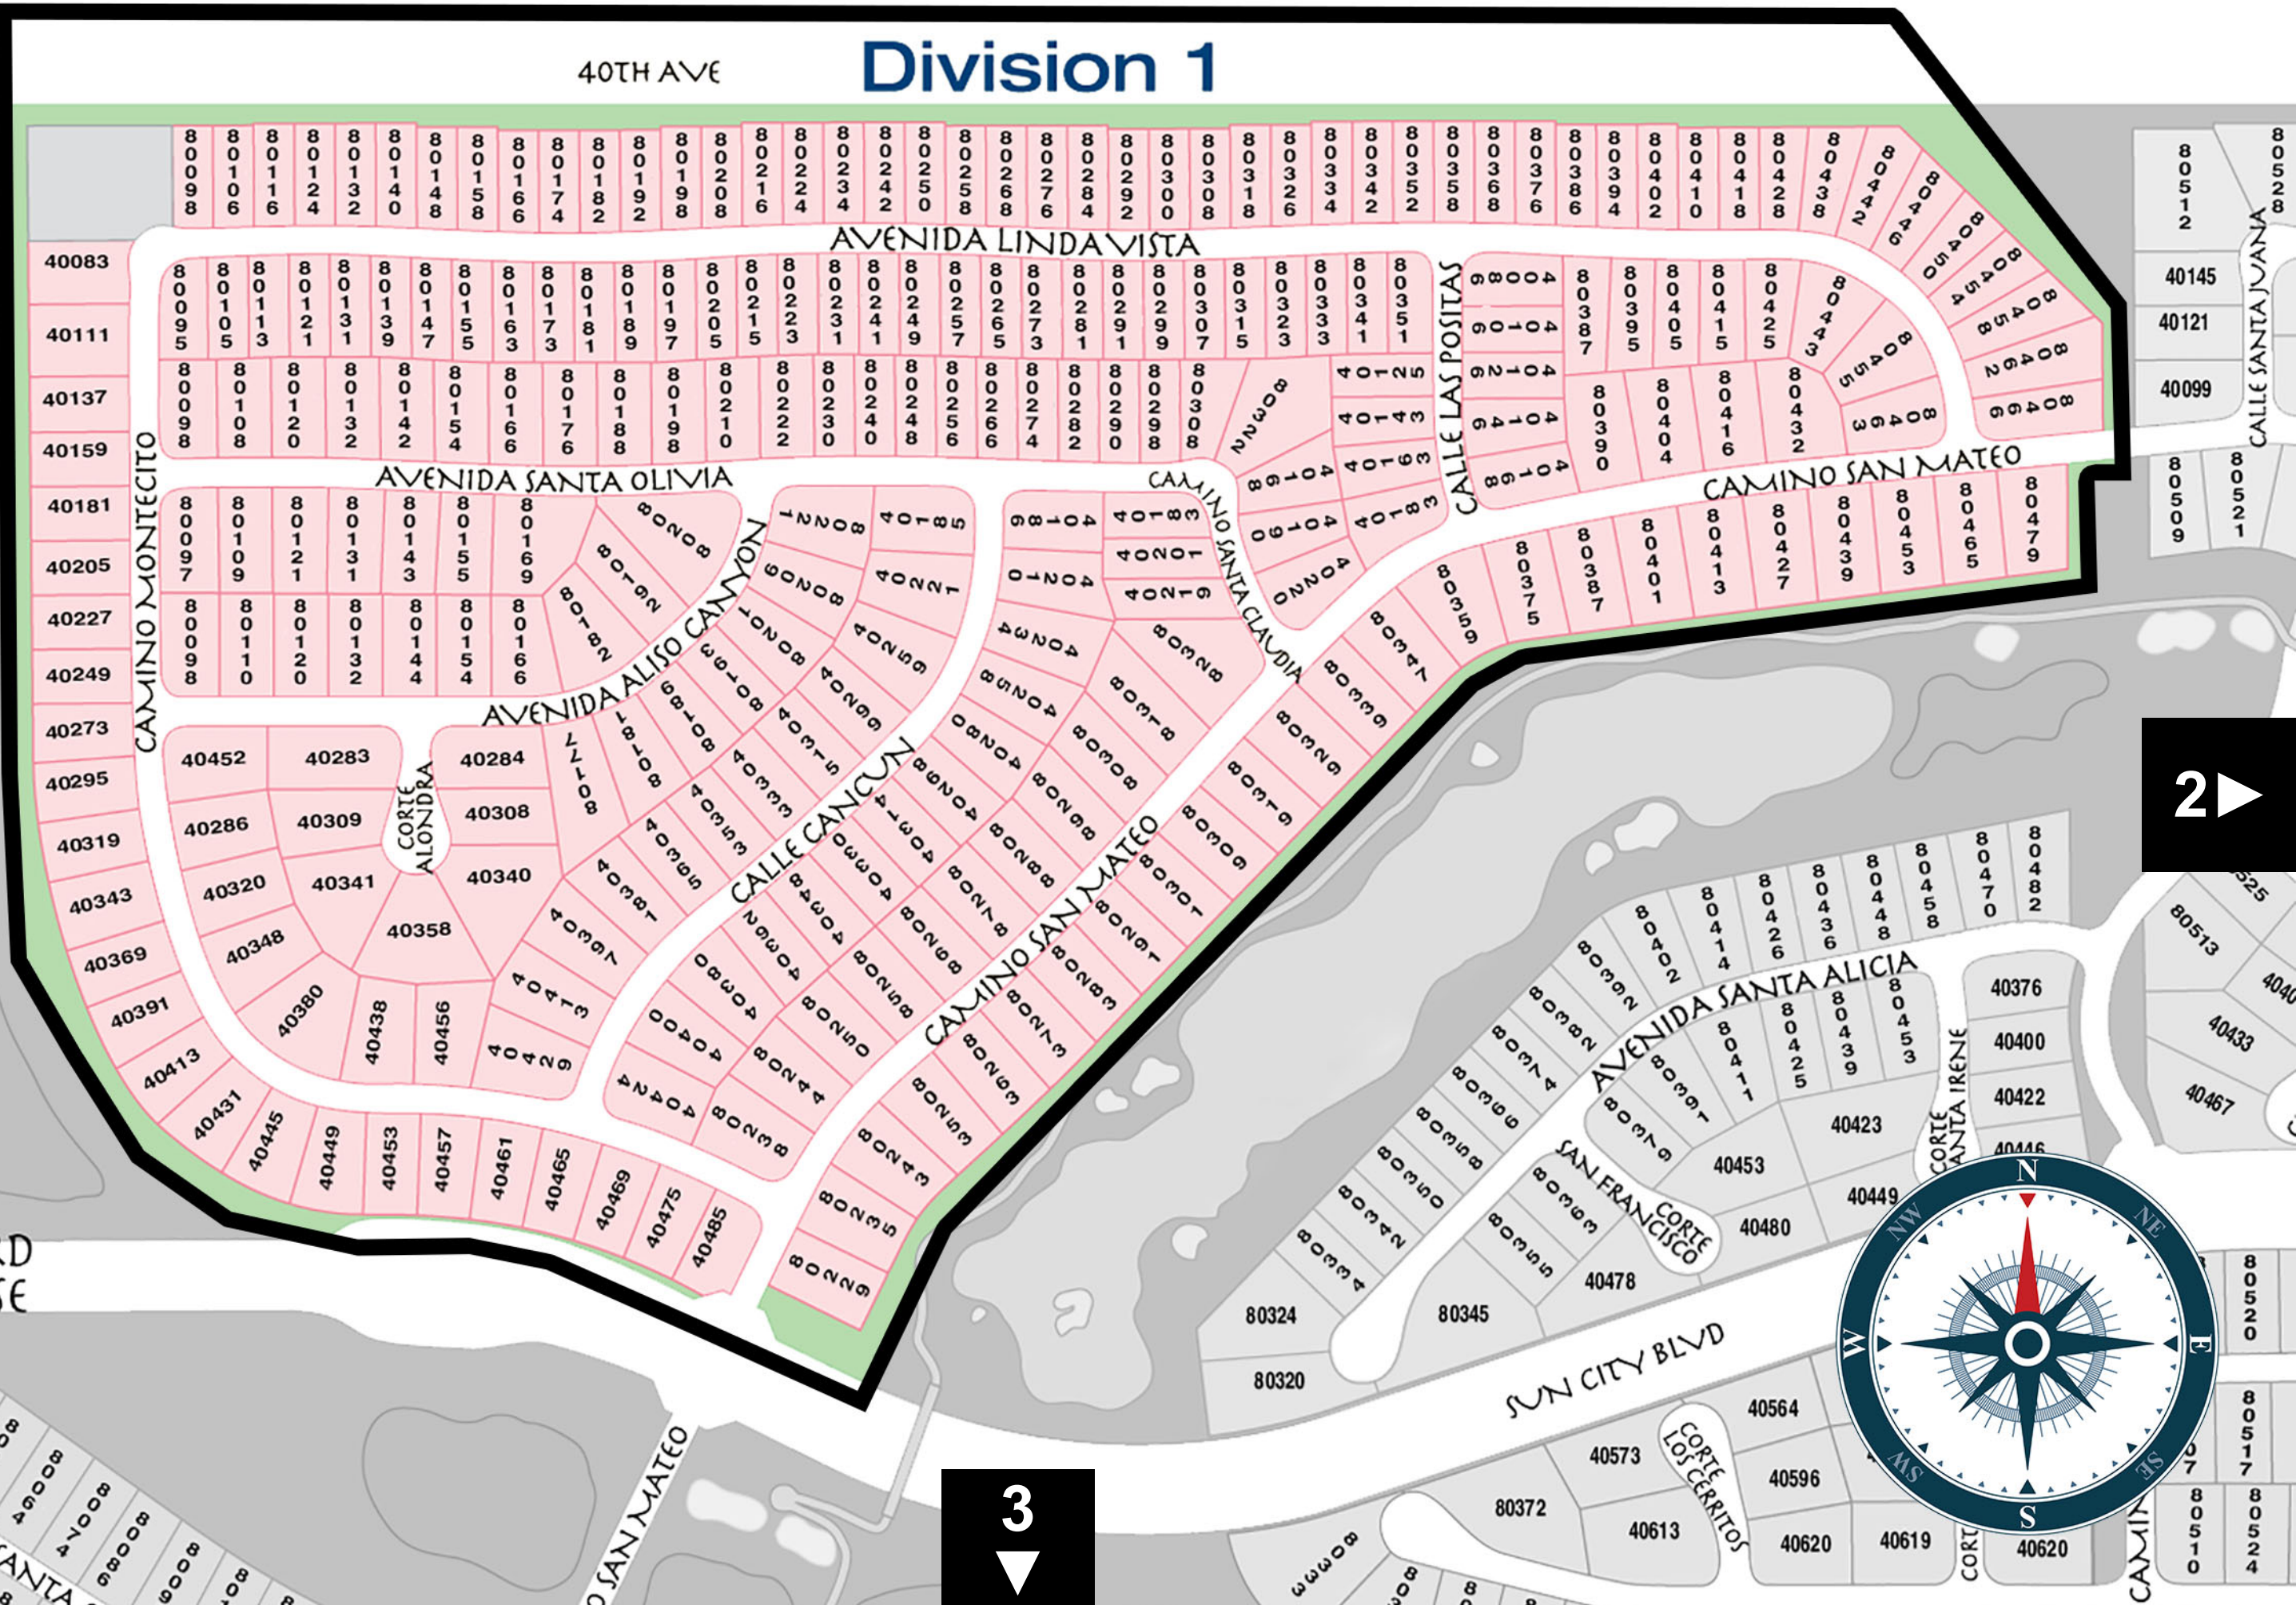

Division 1

40TH AVE

JEFFERSON ST

Jefferson

2

3

GUARD HOUSE

CAMINO SANTA OLIVIA

CAMINO SAN MATEO

SUN CITY BLVD

CORTE LOS CERRITOS

CORTE

CAMINO

CALLE SANTA JUANA

CAMINO MONTECITO

CALLE LAS POSITAS

Map containing numerous lot numbers and street names. Lot numbers include 40485, 40475, 40469, 40449, 40480, 40478, 80324, 80345, 80320, 40530, 40564, 40551, 40562, 40596, 40585, 40592, 40620, 40619, 40613, 80372, 80415, 80427, 80441, 80455, 80467, 80481, 80509, 80182, 80174, 80160, 40767, 40787, 40807, 40827, 40847, 40869, 40764, 40799, 40782, 40815, 40798, 40833, 40816, 40835, 40832, 40849, 40848, 40859, 40870, 40879, 40892, 40860, 40838, 40892, 40895, 40881, 40865, 40870, 40879, 40896, 40899, 40911, 40917, 40925, 40941, 40944, 40935, 40934, 80511, 40936, 40960, 40950, 80519, 80520, 80518, 80511, 80519, 80520, 80518.

AVENIDA GRANEROS

CAMINO PISCINA

CAMINO MANENA

CORTE TOLON

CORTE DEL OLMO

CORTE PATO

Madison

16