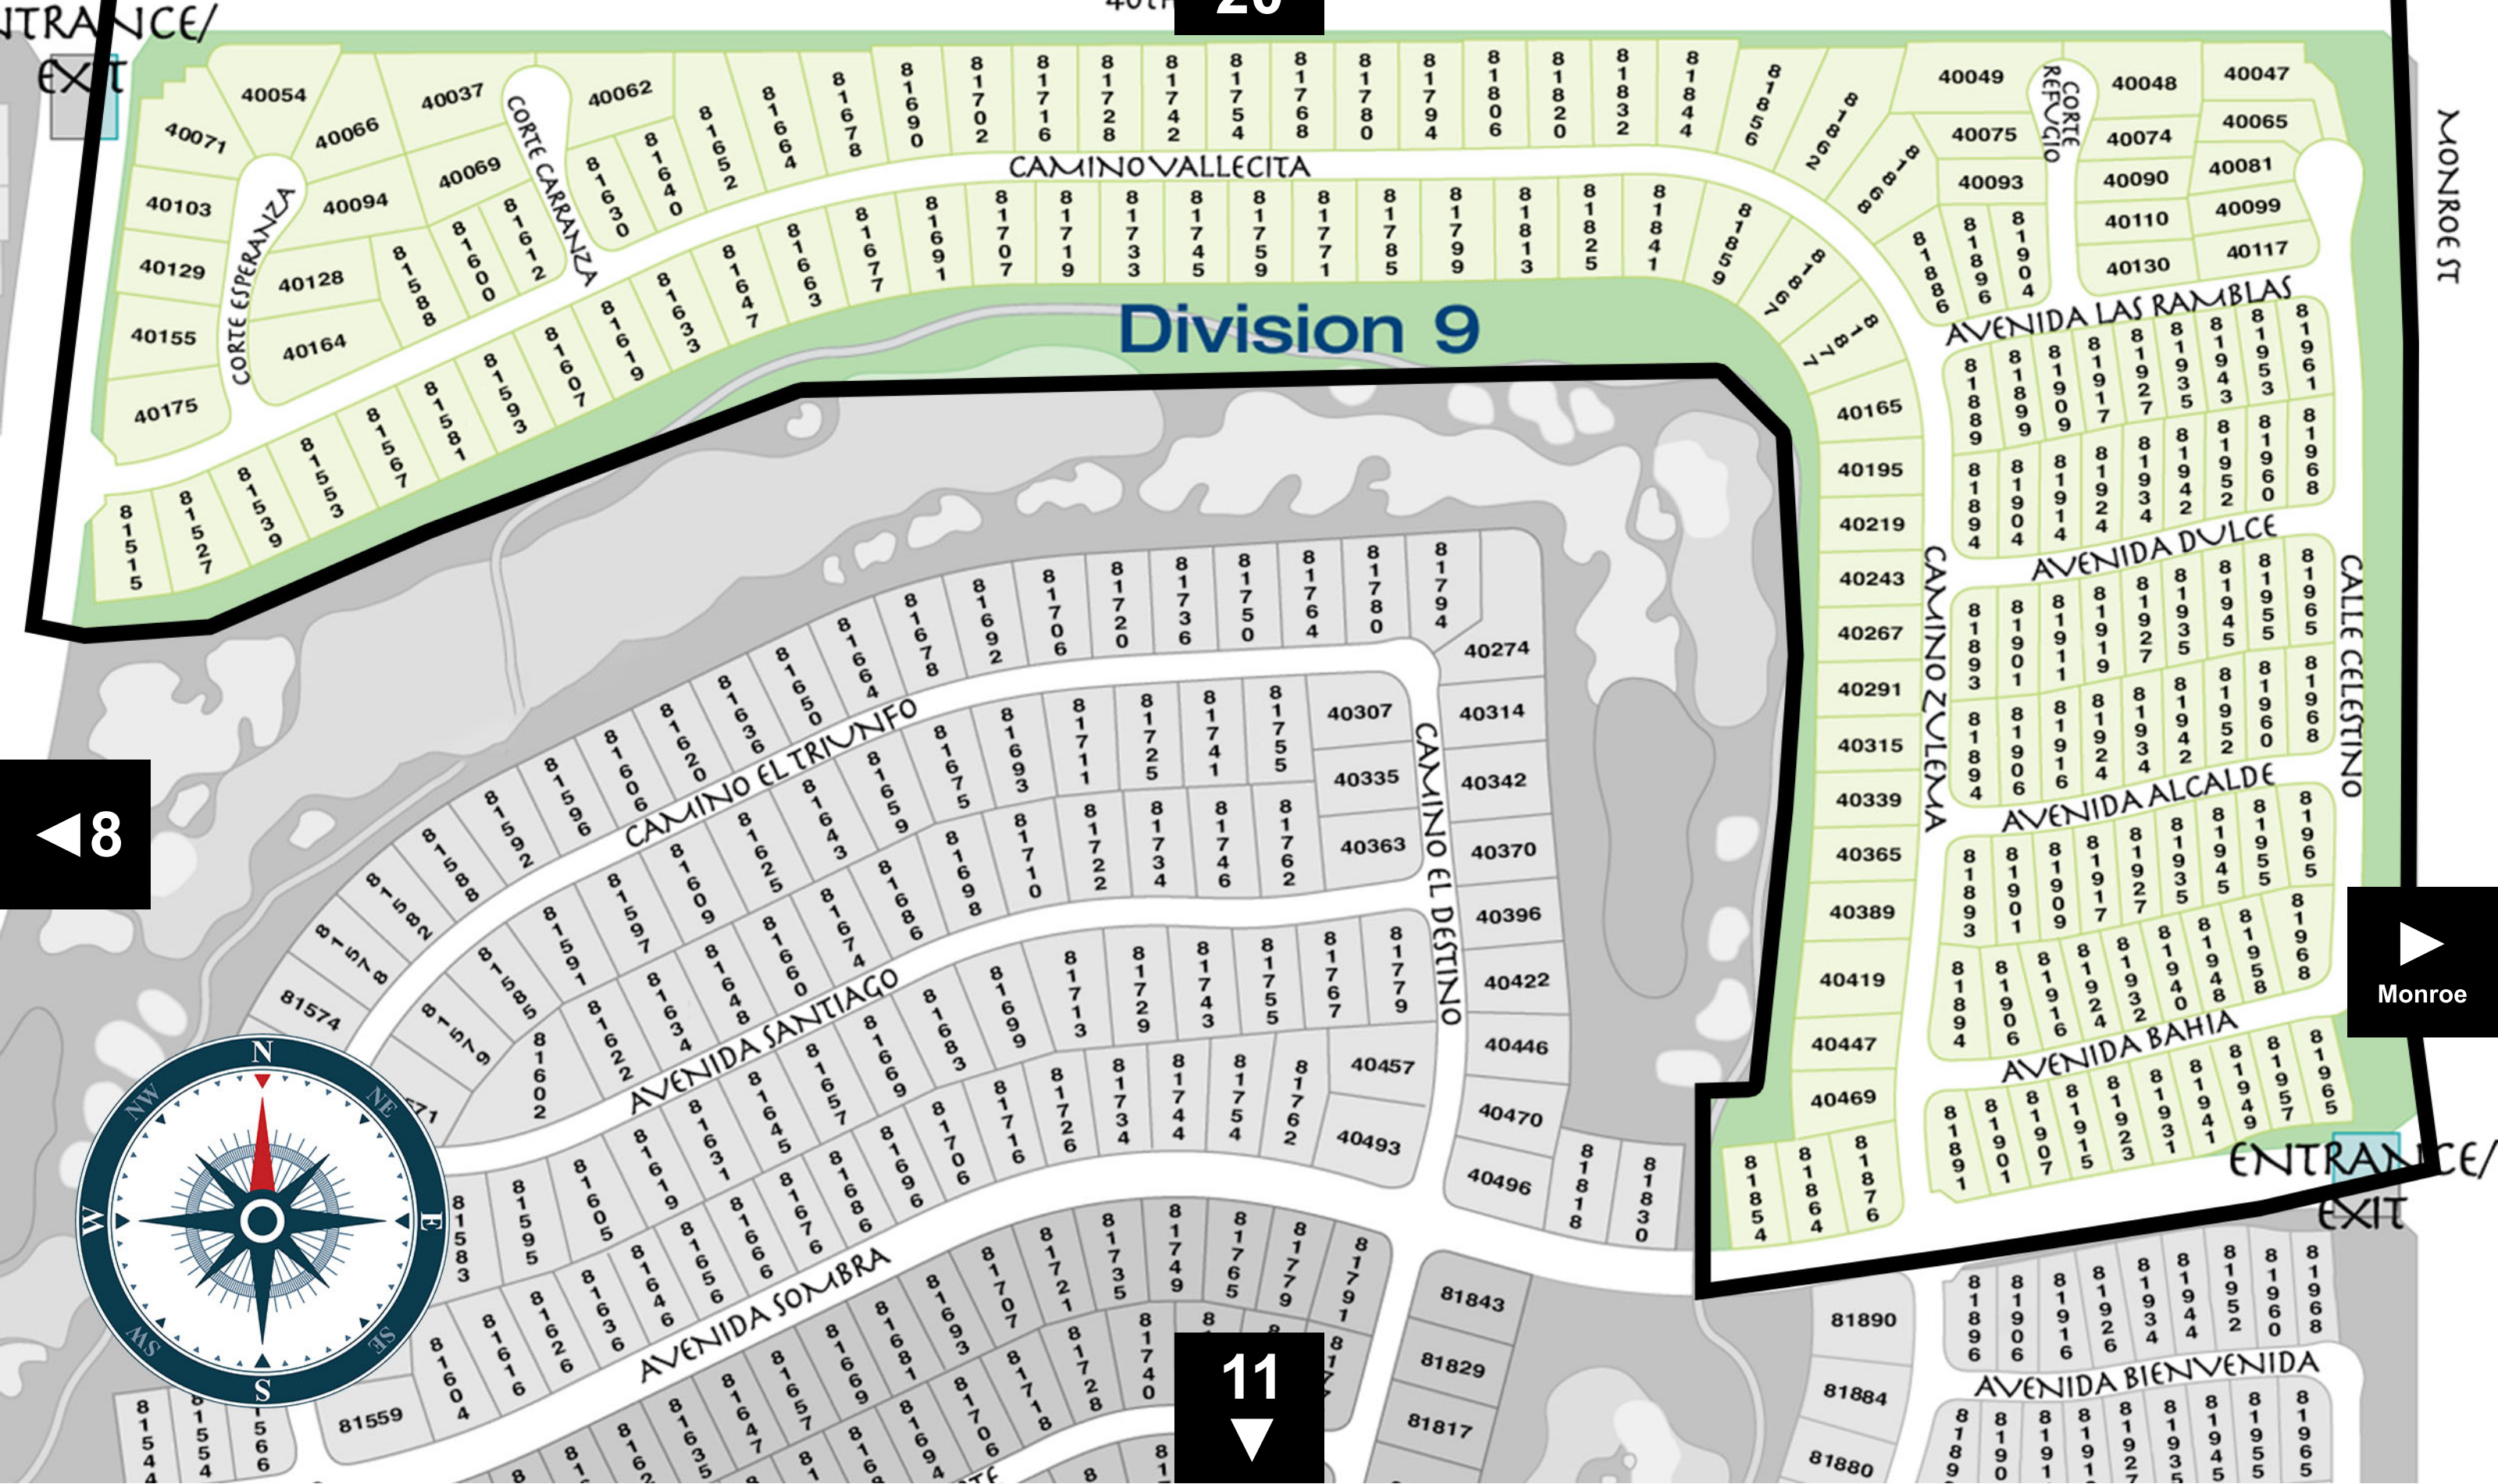

Map containing numerous lot numbers and street names. Lot numbers include 40485, 40475, 40469, 40449, 40480, 40478, 80324, 80345, 80320, 40530, 40564, 40551, 40562, 40596, 40585, 40592, 40620, 40619, 40613, 80372, 80415, 80427, 80441, 80455, 80467, 80481, 80509, 80182, 80174, 80160, 40767, 40787, 40807, 40827, 40847, 40869, 40764, 40799, 40782, 40815, 40798, 40833, 40816, 40835, 40832, 40849, 40848, 40859, 40870, 40879, 40892, 40860, 40838, 40892, 40895, 40881, 40865, 40870, 40879, 40896, 40899, 40911, 40917, 40925, 40941, 40944, 40935, 40934, 80511, 40936, 40960, 40950, 80519, 80520, 80518, 80511, 80519, 80520, 80518.

Division 9

8

Monroe

11

9

Division 11

CAMINO EL TRIUNFO

AVENIDA SANTIAGO

CAMINO EL DESTINO

8/10

9

13

▲
10

Division 12

◀ 3/4

14 ▶

AVENIDA GRANEROS

CAMINO PISCINA

CAMINO MANENA

CORTE TOLON

CORTE DEL OLMO

CORTE PATO

Madison

16