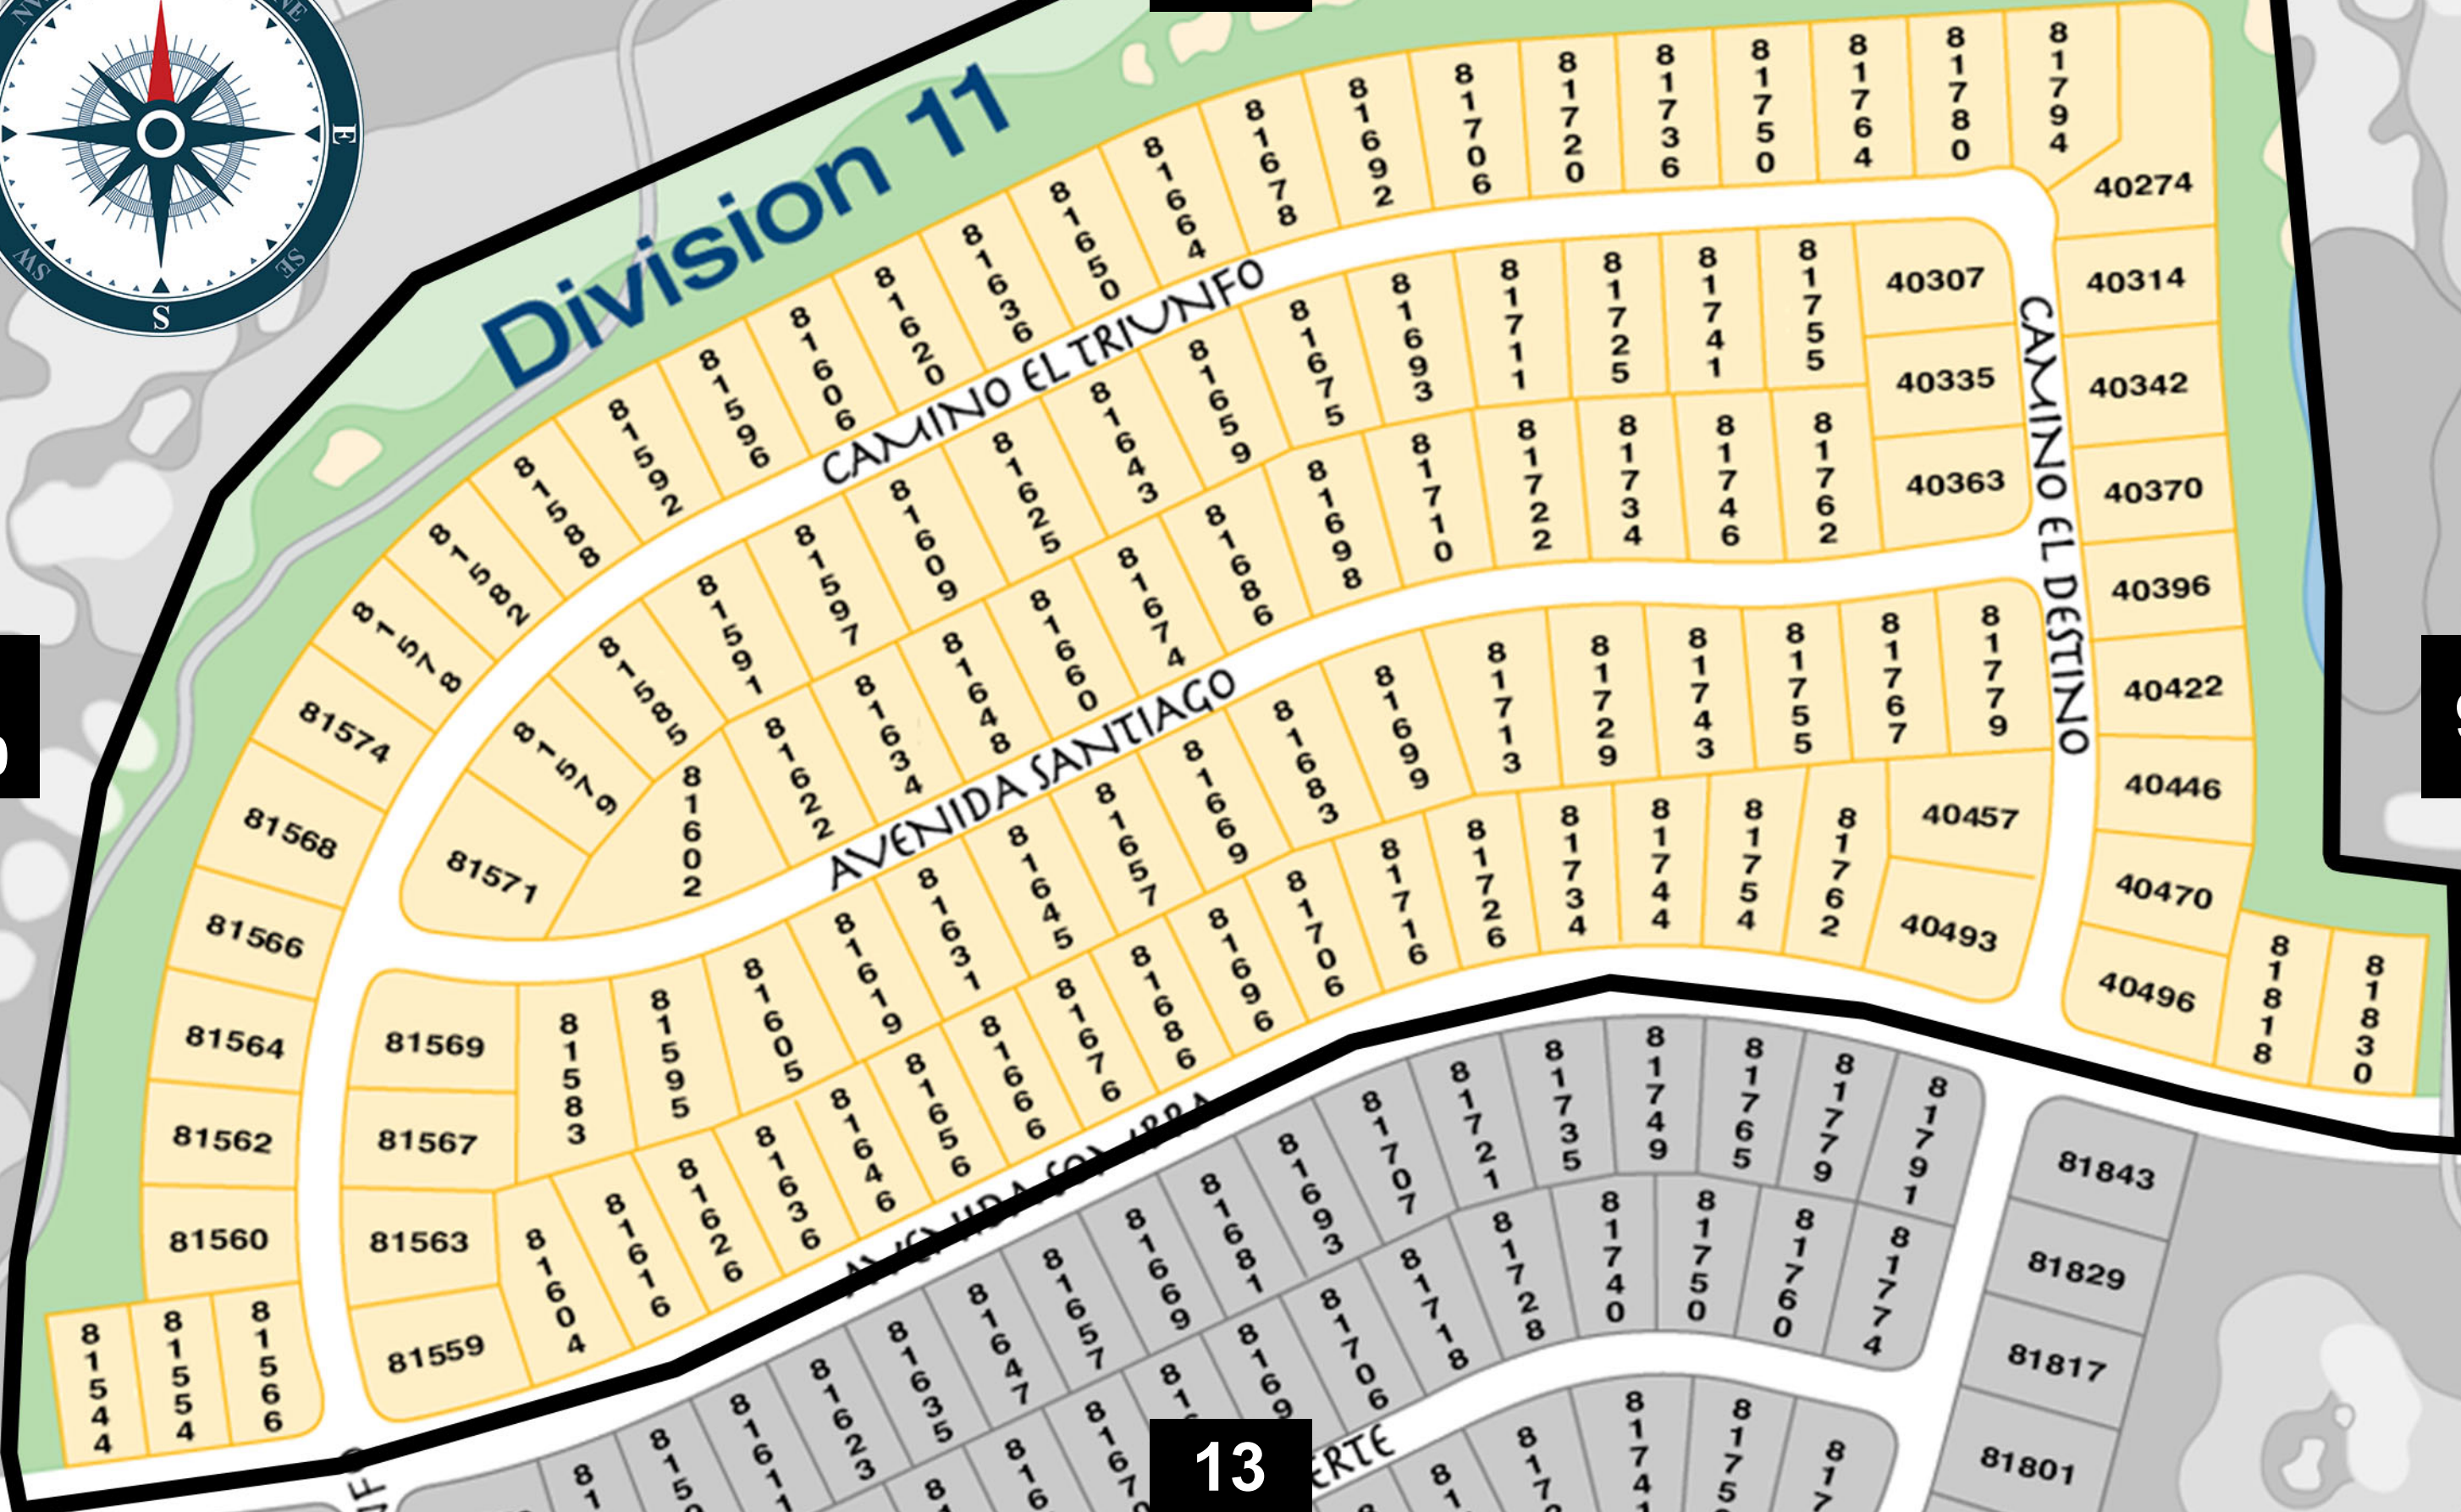

Map containing numerous lot numbers and street names. Lot numbers include 40485, 40475, 40469, 40449, 40480, 40478, 80324, 80345, 80320, 40530, 40564, 40551, 40562, 40596, 40585, 40592, 40620, 40619, 40613, 80372, 80415, 80427, 80441, 80455, 80467, 80481, 80509, 80182, 80174, 80160, 40767, 40787, 40807, 40827, 40847, 40869, 40764, 40799, 40782, 40815, 40798, 40833, 40816, 40835, 40832, 40849, 40848, 40859, 40870, 40879, 40892, 40860, 40838, 40892, 40895, 40881, 40865, 40870, 40879, 40896, 40899, 40911, 40917, 40925, 40941, 40944, 40935, 40934, 80511, 40936, 40960, 40950, 80519, 80520, 80518, 80511, 80519, 80520, 80518.

Division 9

8

Monroe

11

9

Division 11

CAMINO EL TRIUNFO

AVENIDA SANTIAGO

CAMINO EL DESTINO

8/10

9

13

▲
10

Division 12

◀ 3/4

14 ▶

AVENIDA GRANEROS

CAMINO PISCINA

CAMINO MANENA

CORTE TOLON

CORTE DEL OLMO

CORTE PATO

Madison

16