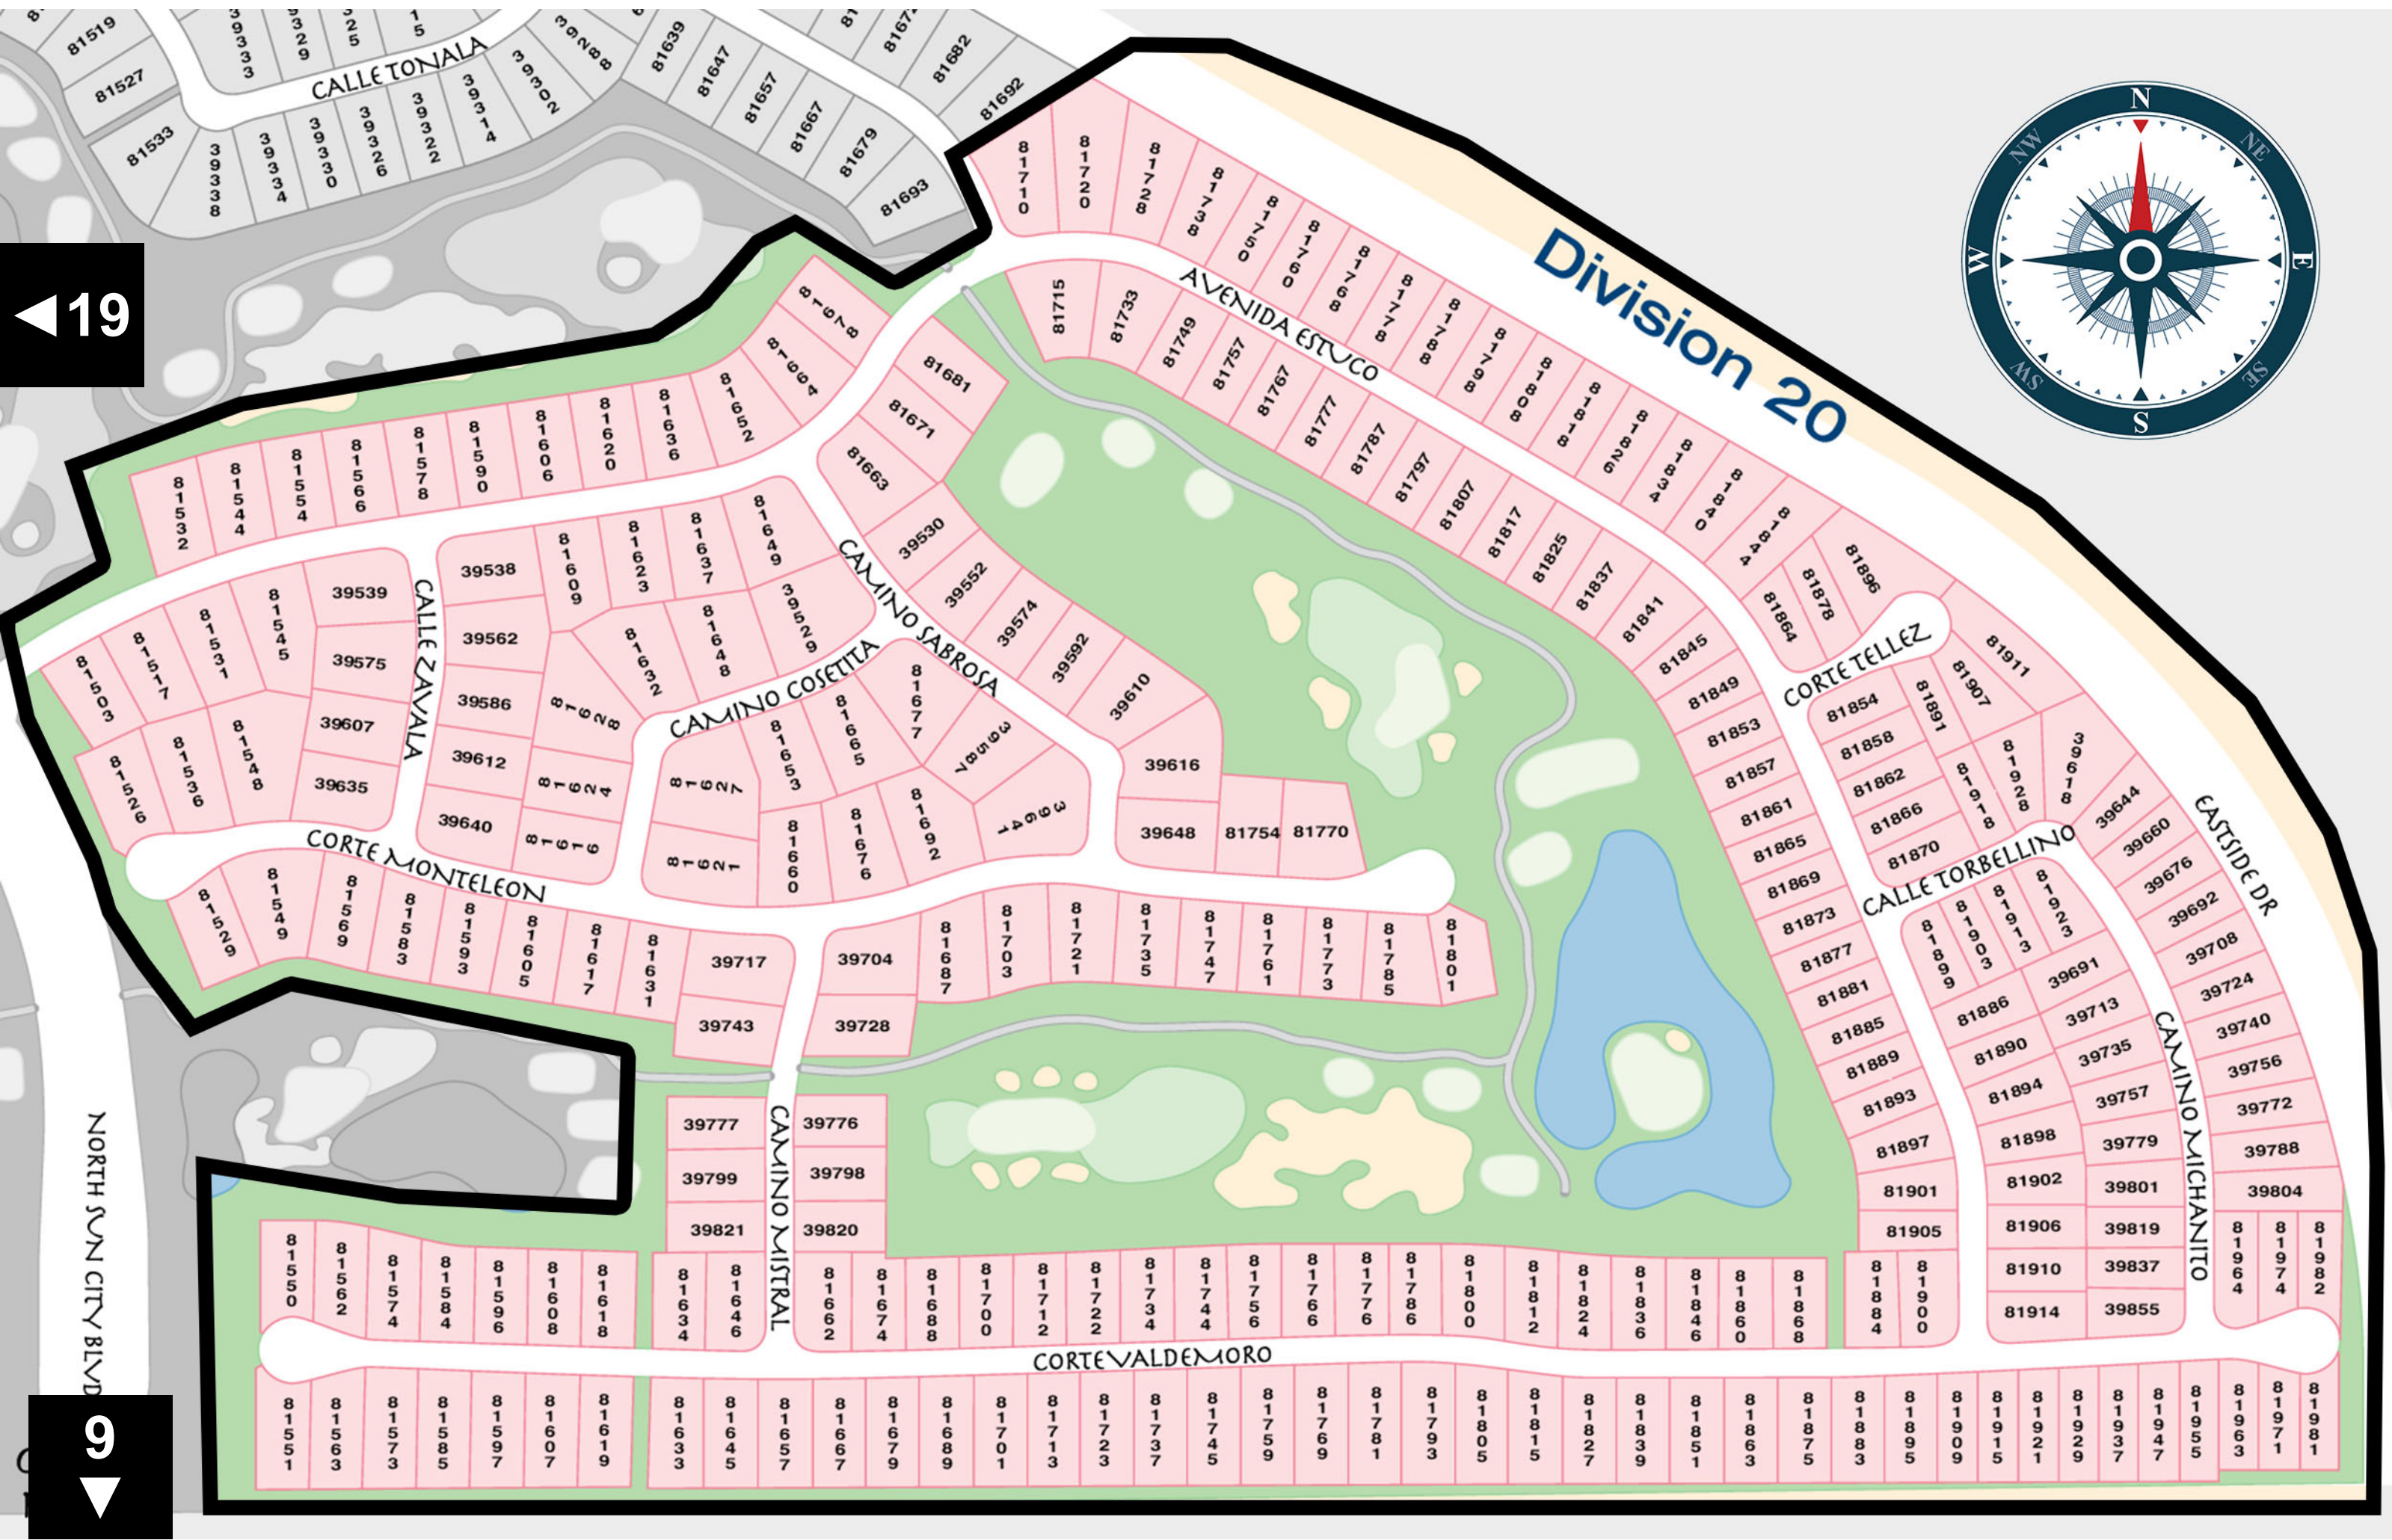

Map containing numerous lot numbers and street names. Lot numbers include 40485, 40475, 40469, 40449, 40480, 40478, 80324, 80345, 80320, 40530, 40564, 40551, 40562, 40596, 40585, 40592, 40620, 40619, 40613, 80372, 80415, 80427, 80441, 80455, 80467, 80481, 80509, 80182, 80174, 80160, 40767, 40787, 40807, 40827, 40847, 40869, 40764, 40799, 40782, 40815, 40798, 40833, 40816, 40835, 40832, 40849, 40848, 40859, 40870, 40879, 40892, 40860, 40838, 40892, 40895, 40881, 40865, 40870, 40879, 40896, 40899, 40911, 40917, 40925, 40941, 40944, 40935, 40934, 80511, 40936, 40960, 40950, 80519, 80520, 80518, 80511, 80519, 80520, 80518.

AVENIDA GRANEROS

CAMINO PISCINA

CAMINO MANENA

CORTE TOLON

CORTE DEL OLMO

CORTE PATO

Madison

16

Division 18

16/17

19

17

17

20

8

19

Division 20

NORTH SUN CITY BLVD

9

 Sun City
Shadow Hills[®]
by Del Webb[®]

March 2023