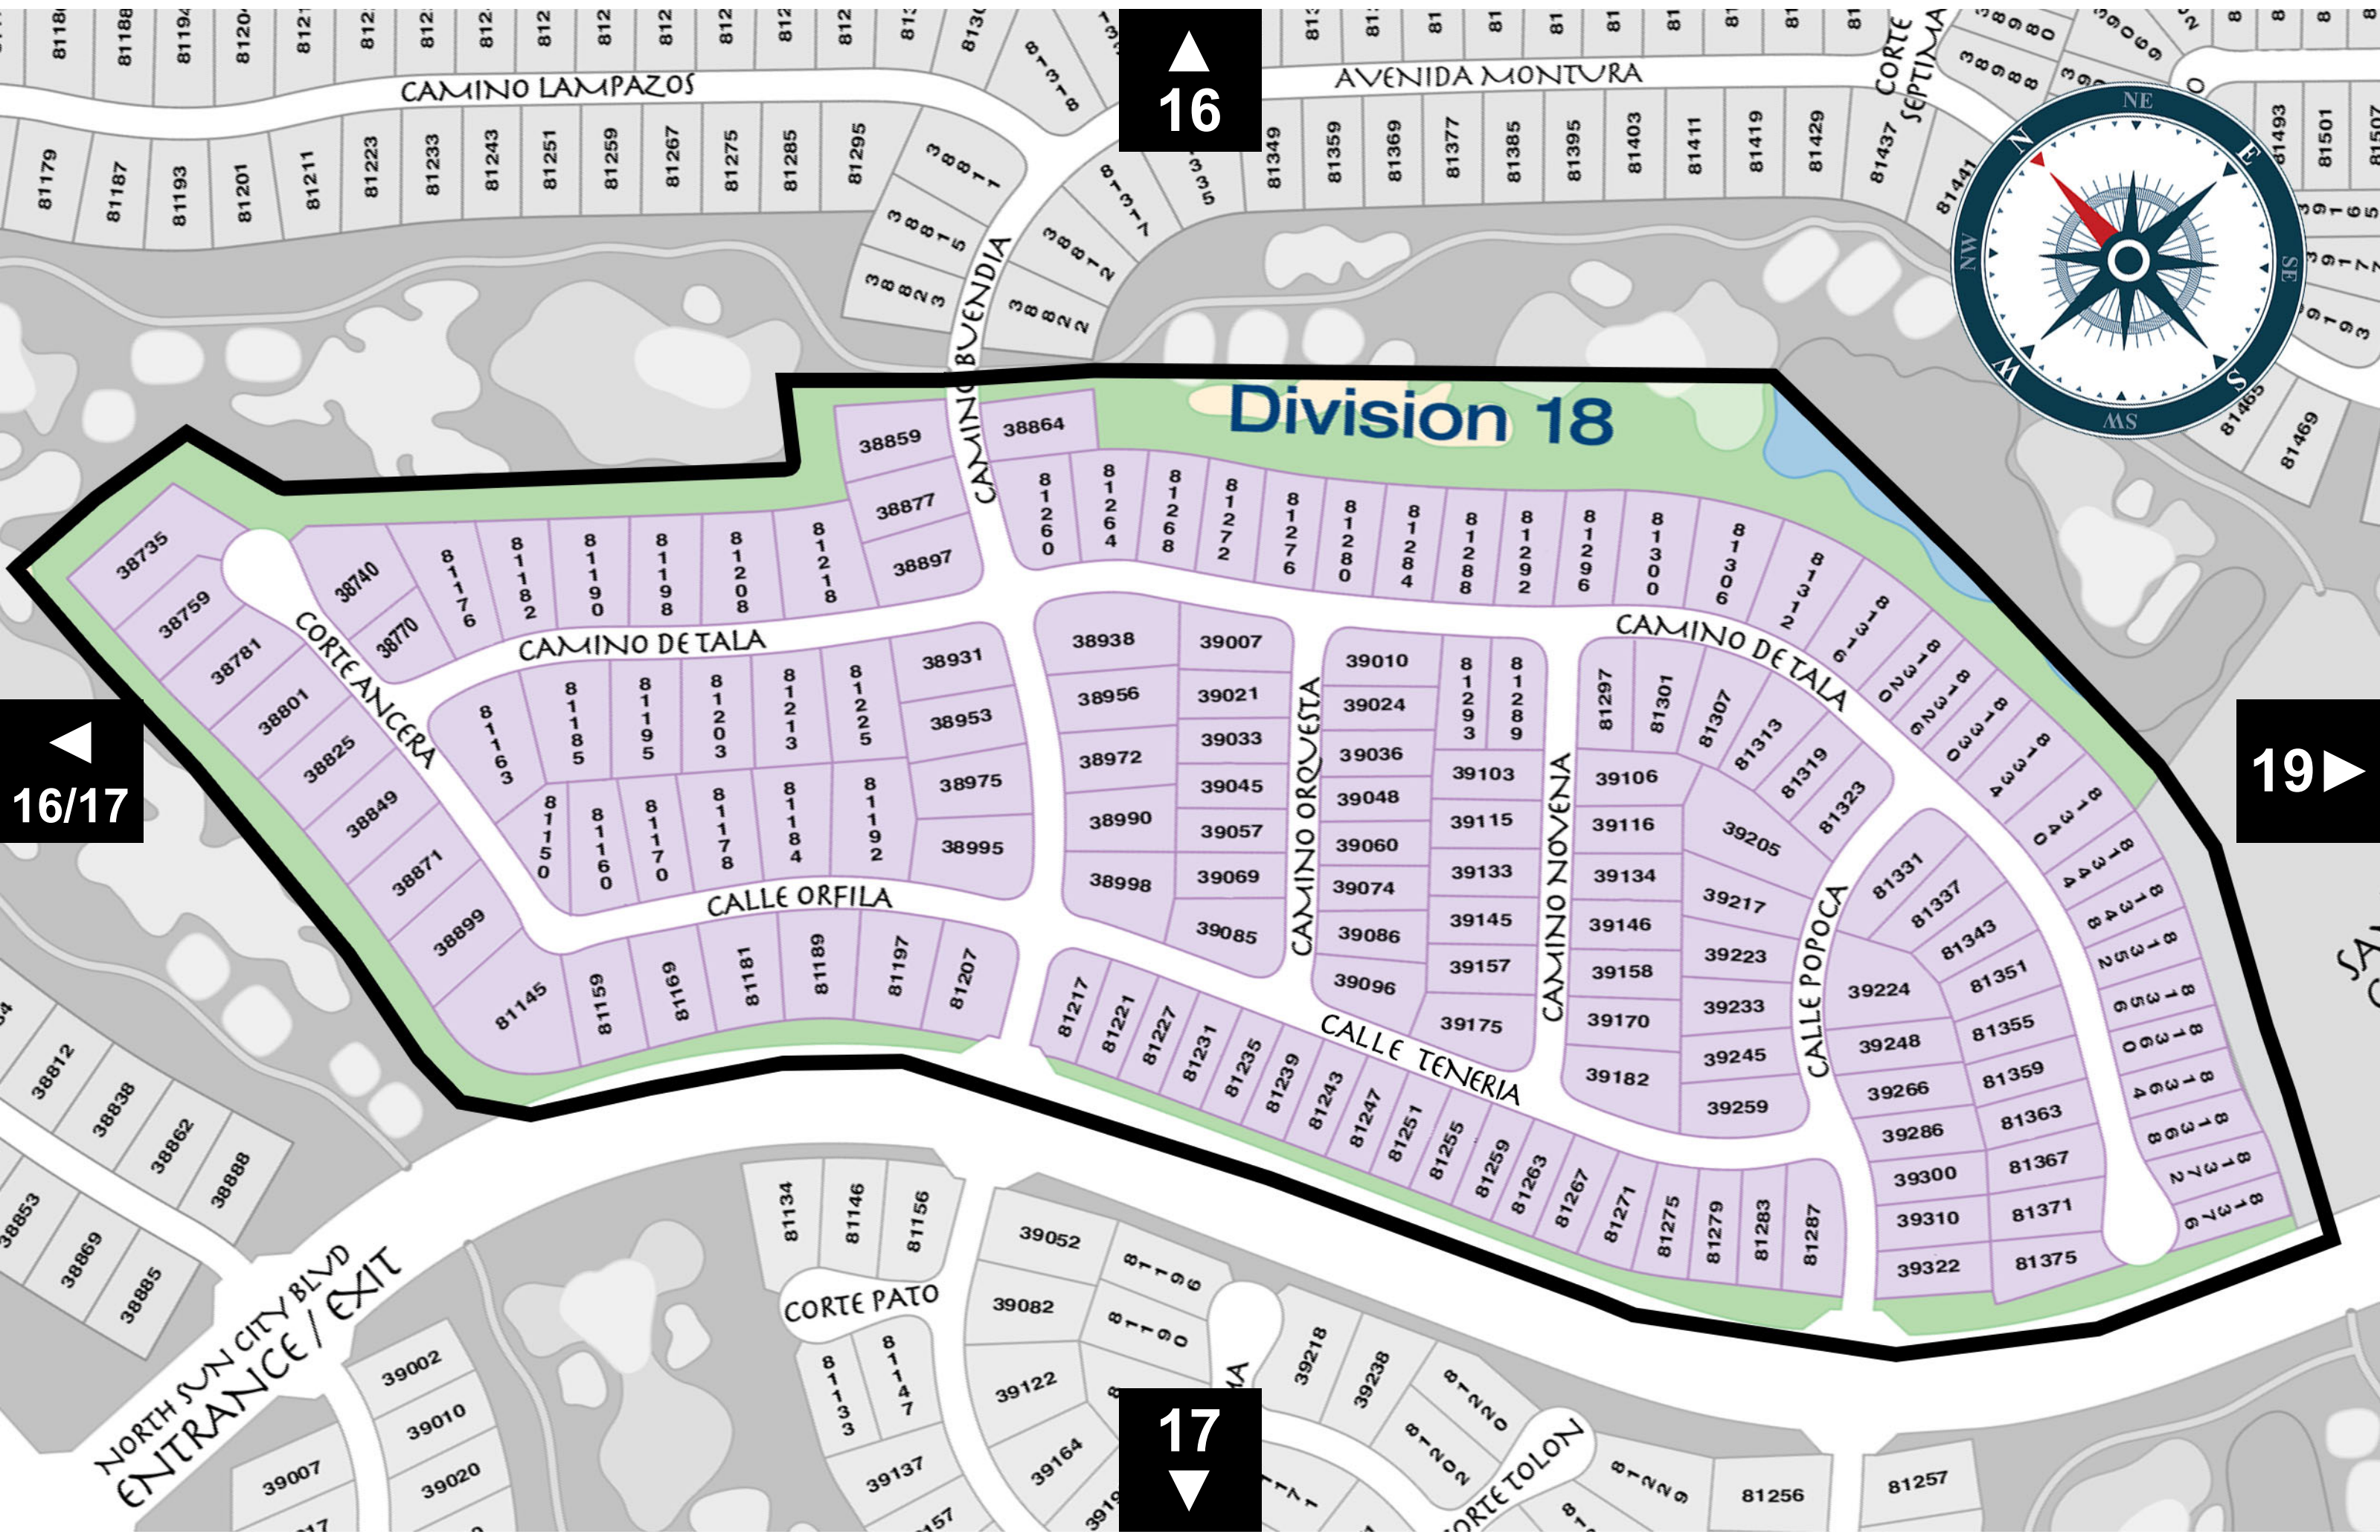

Map containing numerous lot numbers and street names. Lot numbers include 40485, 40475, 40469, 40449, 40480, 40478, 80324, 80345, 80320, 40530, 40564, 40551, 40562, 40596, 40585, 40592, 40620, 40619, 40613, 80372, 80415, 80427, 80441, 80455, 80467, 80481, 80509, 80182, 80174, 80160, 40767, 40787, 40807, 40827, 40847, 40869, 40764, 40799, 40782, 40815, 40798, 40833, 40816, 40835, 40832, 40849, 40848, 40859, 40870, 40879, 40892, 40860, 40838, 40892, 40895, 40881, 40865, 40870, 40879, 40896, 40899, 40911, 40917, 40925, 40941, 40944, 40935, 40934, 80511, 40936, 40960, 40950, 80519, 80520, 80518, 80511, 80519, 80520, 80518.

ENTRANCE/EXIT

Division 16

◀
Madison

20 ▶

18
▼

SANTA ROSA CLUBHOUSE

18/19

16

AVENIDA GRANEROS

CAMINO PISCINA

CAMINO MANENA

CORTE TOLON

CORTE DEL OLMO

CORTE PATO

Madison

16

Division 18

16/17

19

17

17

20

8

19