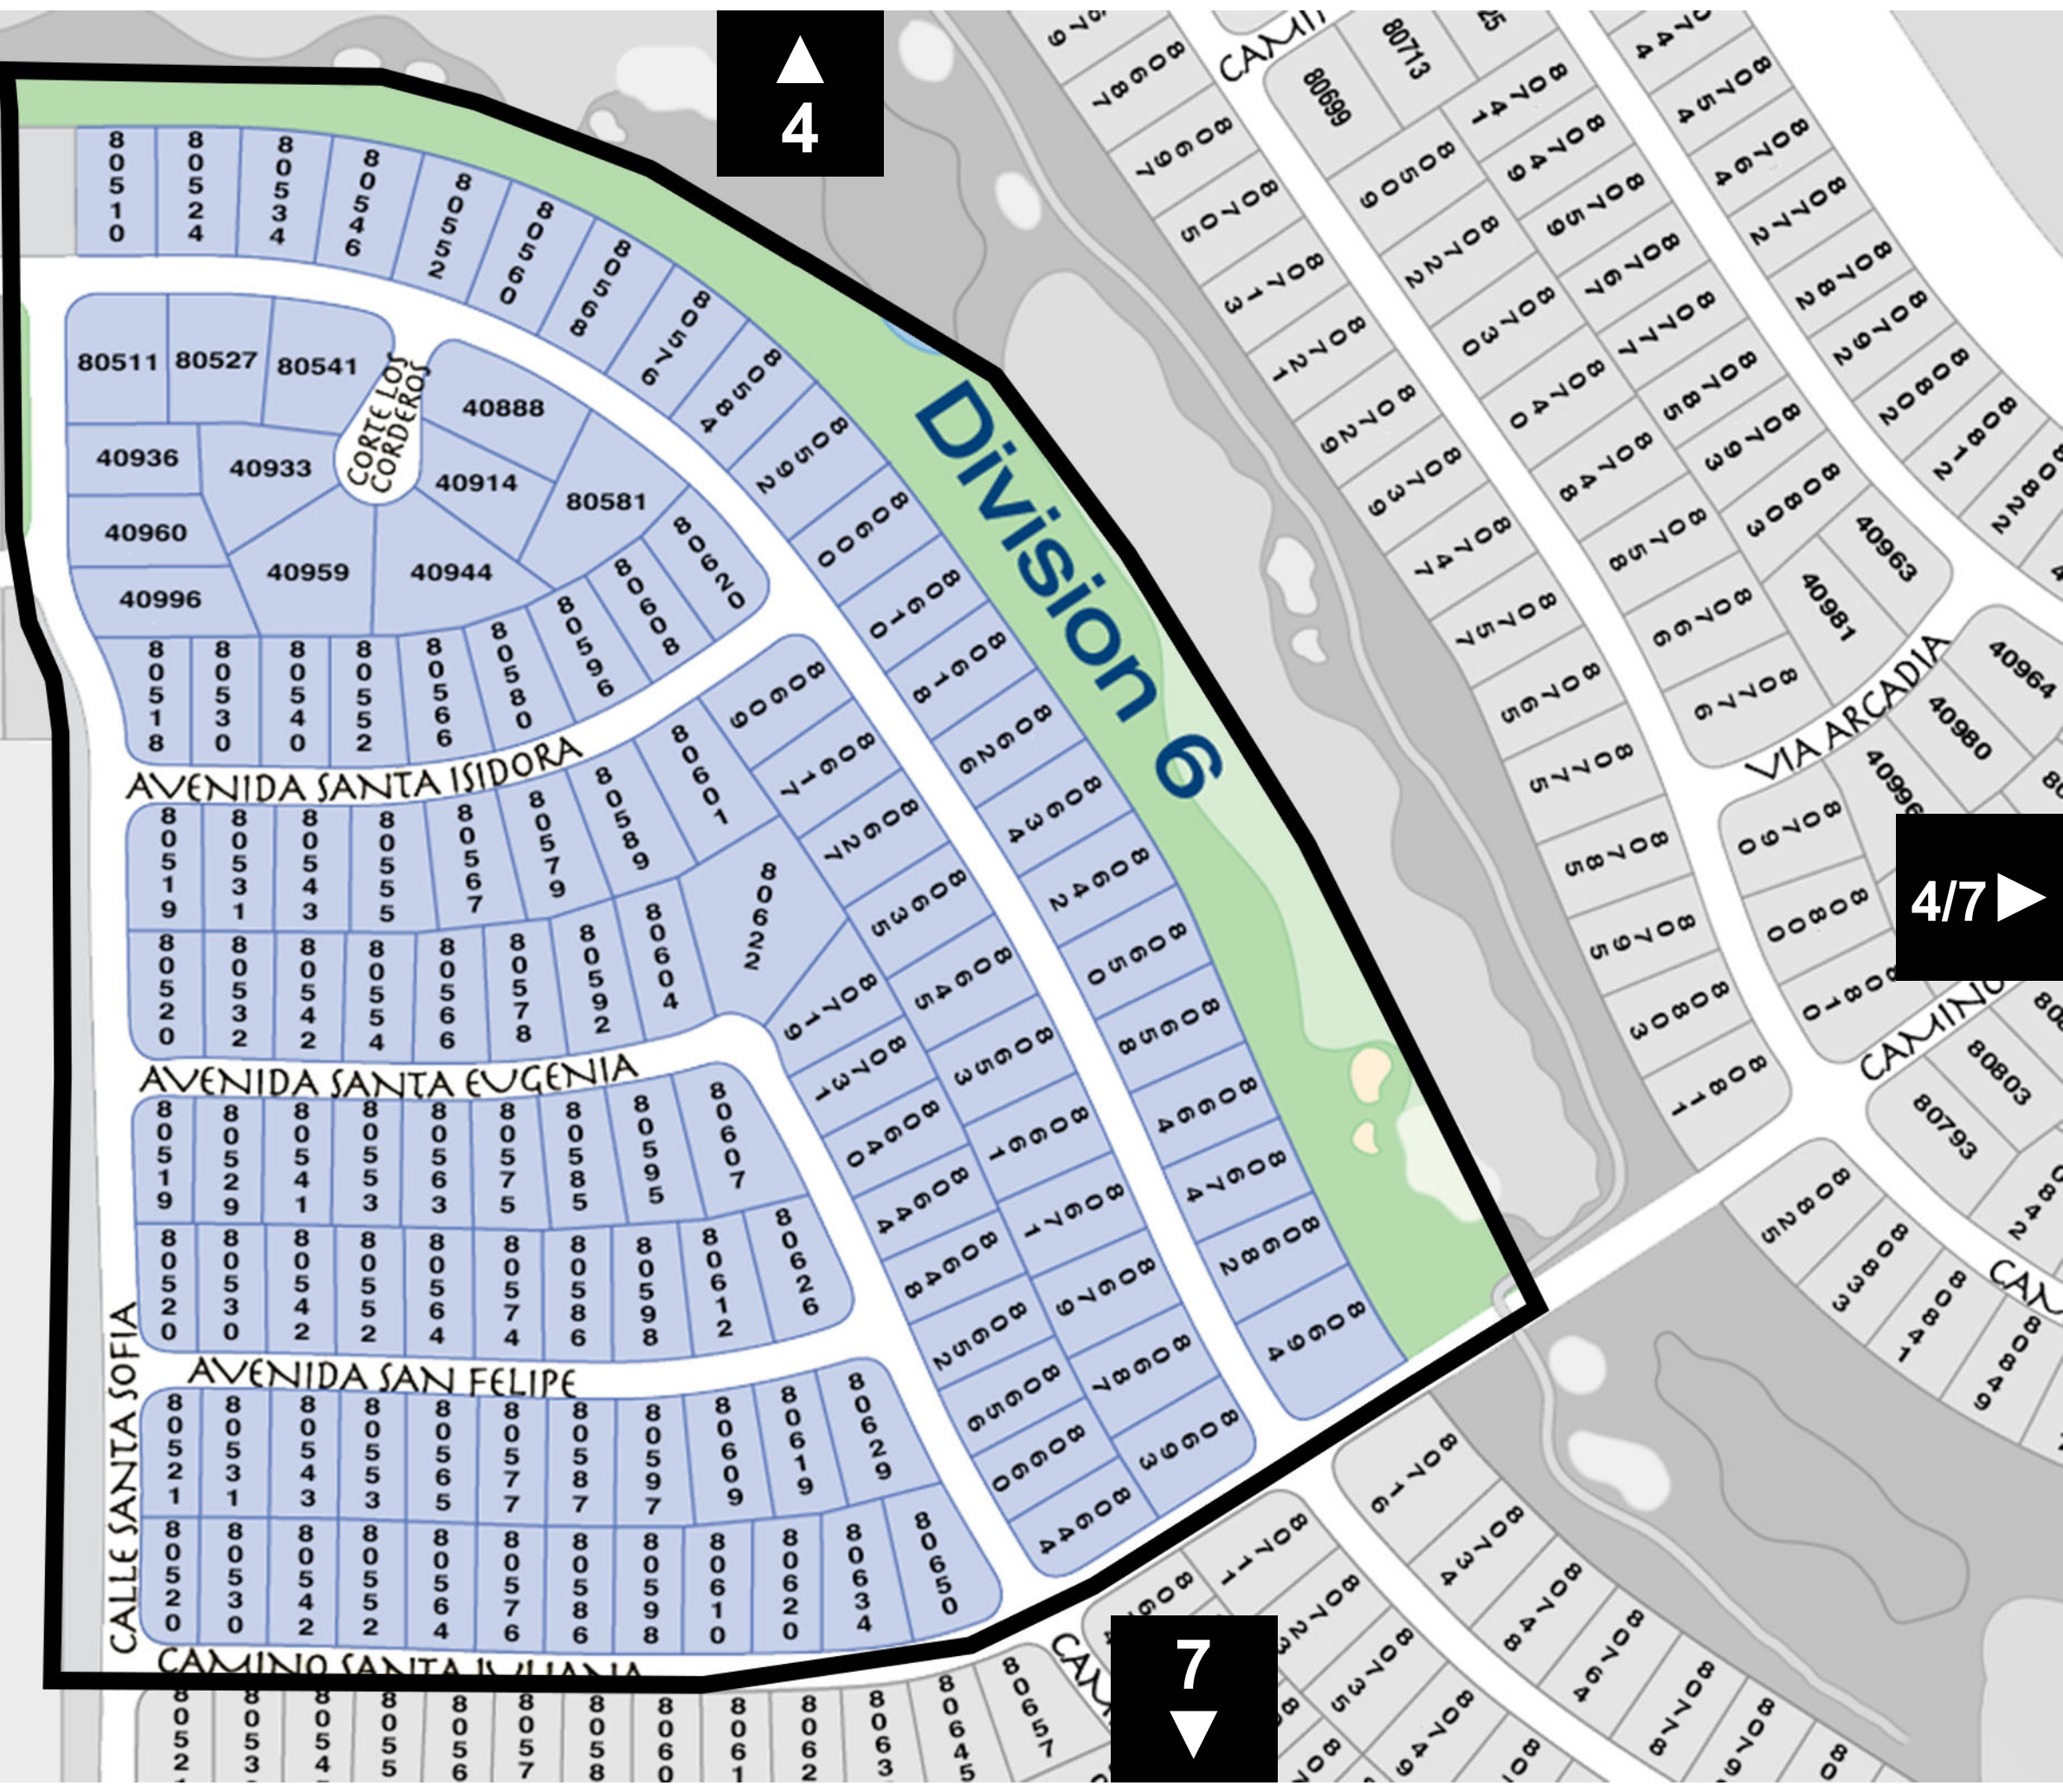

80390	80400	80412	80422	80434	80446	80458	80470	80482
80389	80401	80411	80421	80435	80447	80459	80471	80485
80382	80390	80406	80416	80424	80432	80440	80448	80456
80381	80389	80397	80405	80413	80421	80429	80437	80445